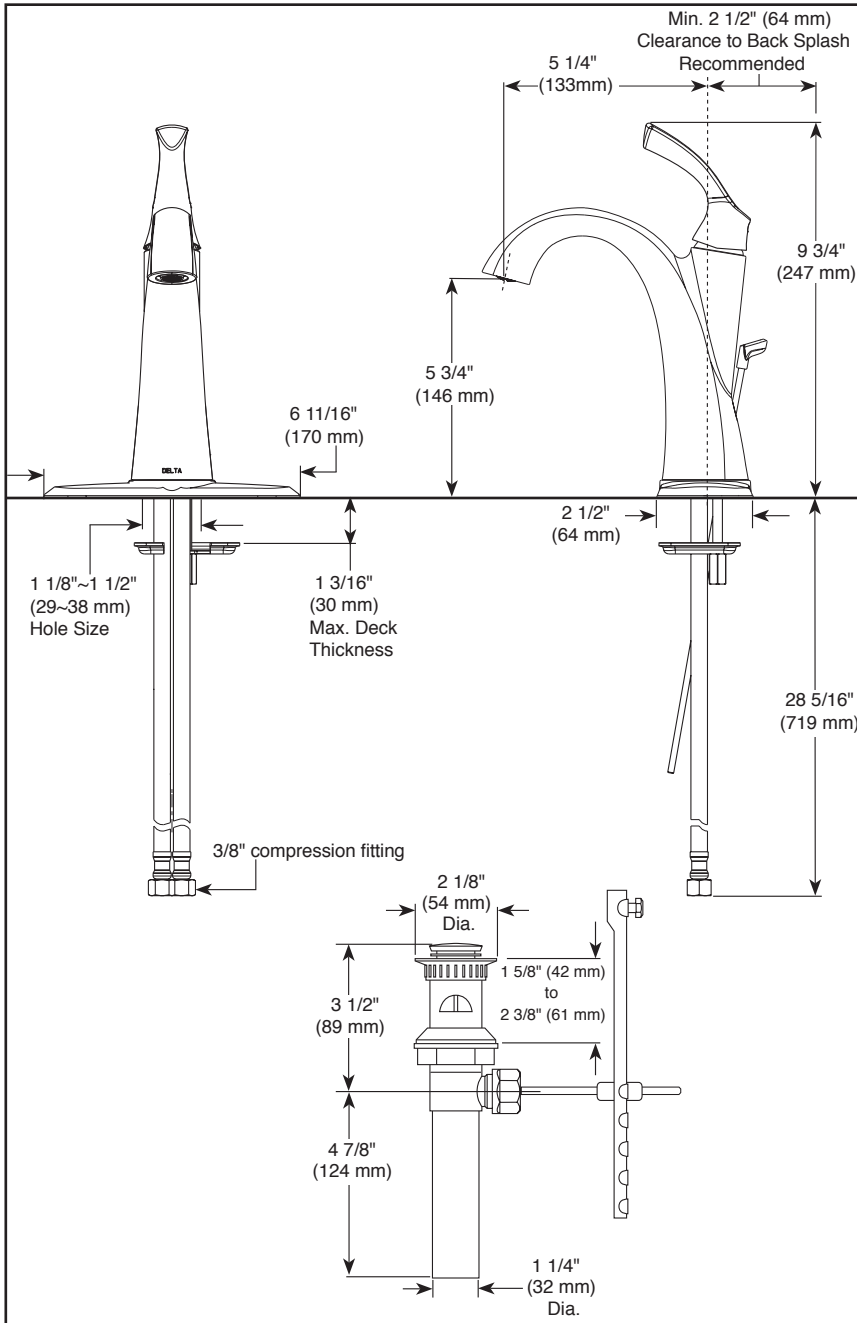

WARRANTY

- Parts and Finish - Lifetime limited warranty; or for commercial purchasers, 10 years for multi-family residential (apartments and condominiums) and 5 years for all other commercial uses, in each case from the date of purchase.
- Electronic Parts and Batteries (if applicable) - 5 years from the date of purchase; or for commercial purchasers, 1 year from the date of purchase. No warranty is provided on batteries.

Submitted Model No.: _____

Specific Features: _____