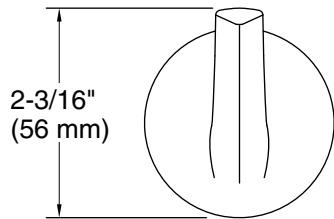

## Technical Information

All product dimensions are nominal.

Installation Type: Wall-mount

Material: Zinc, Stainless Steel