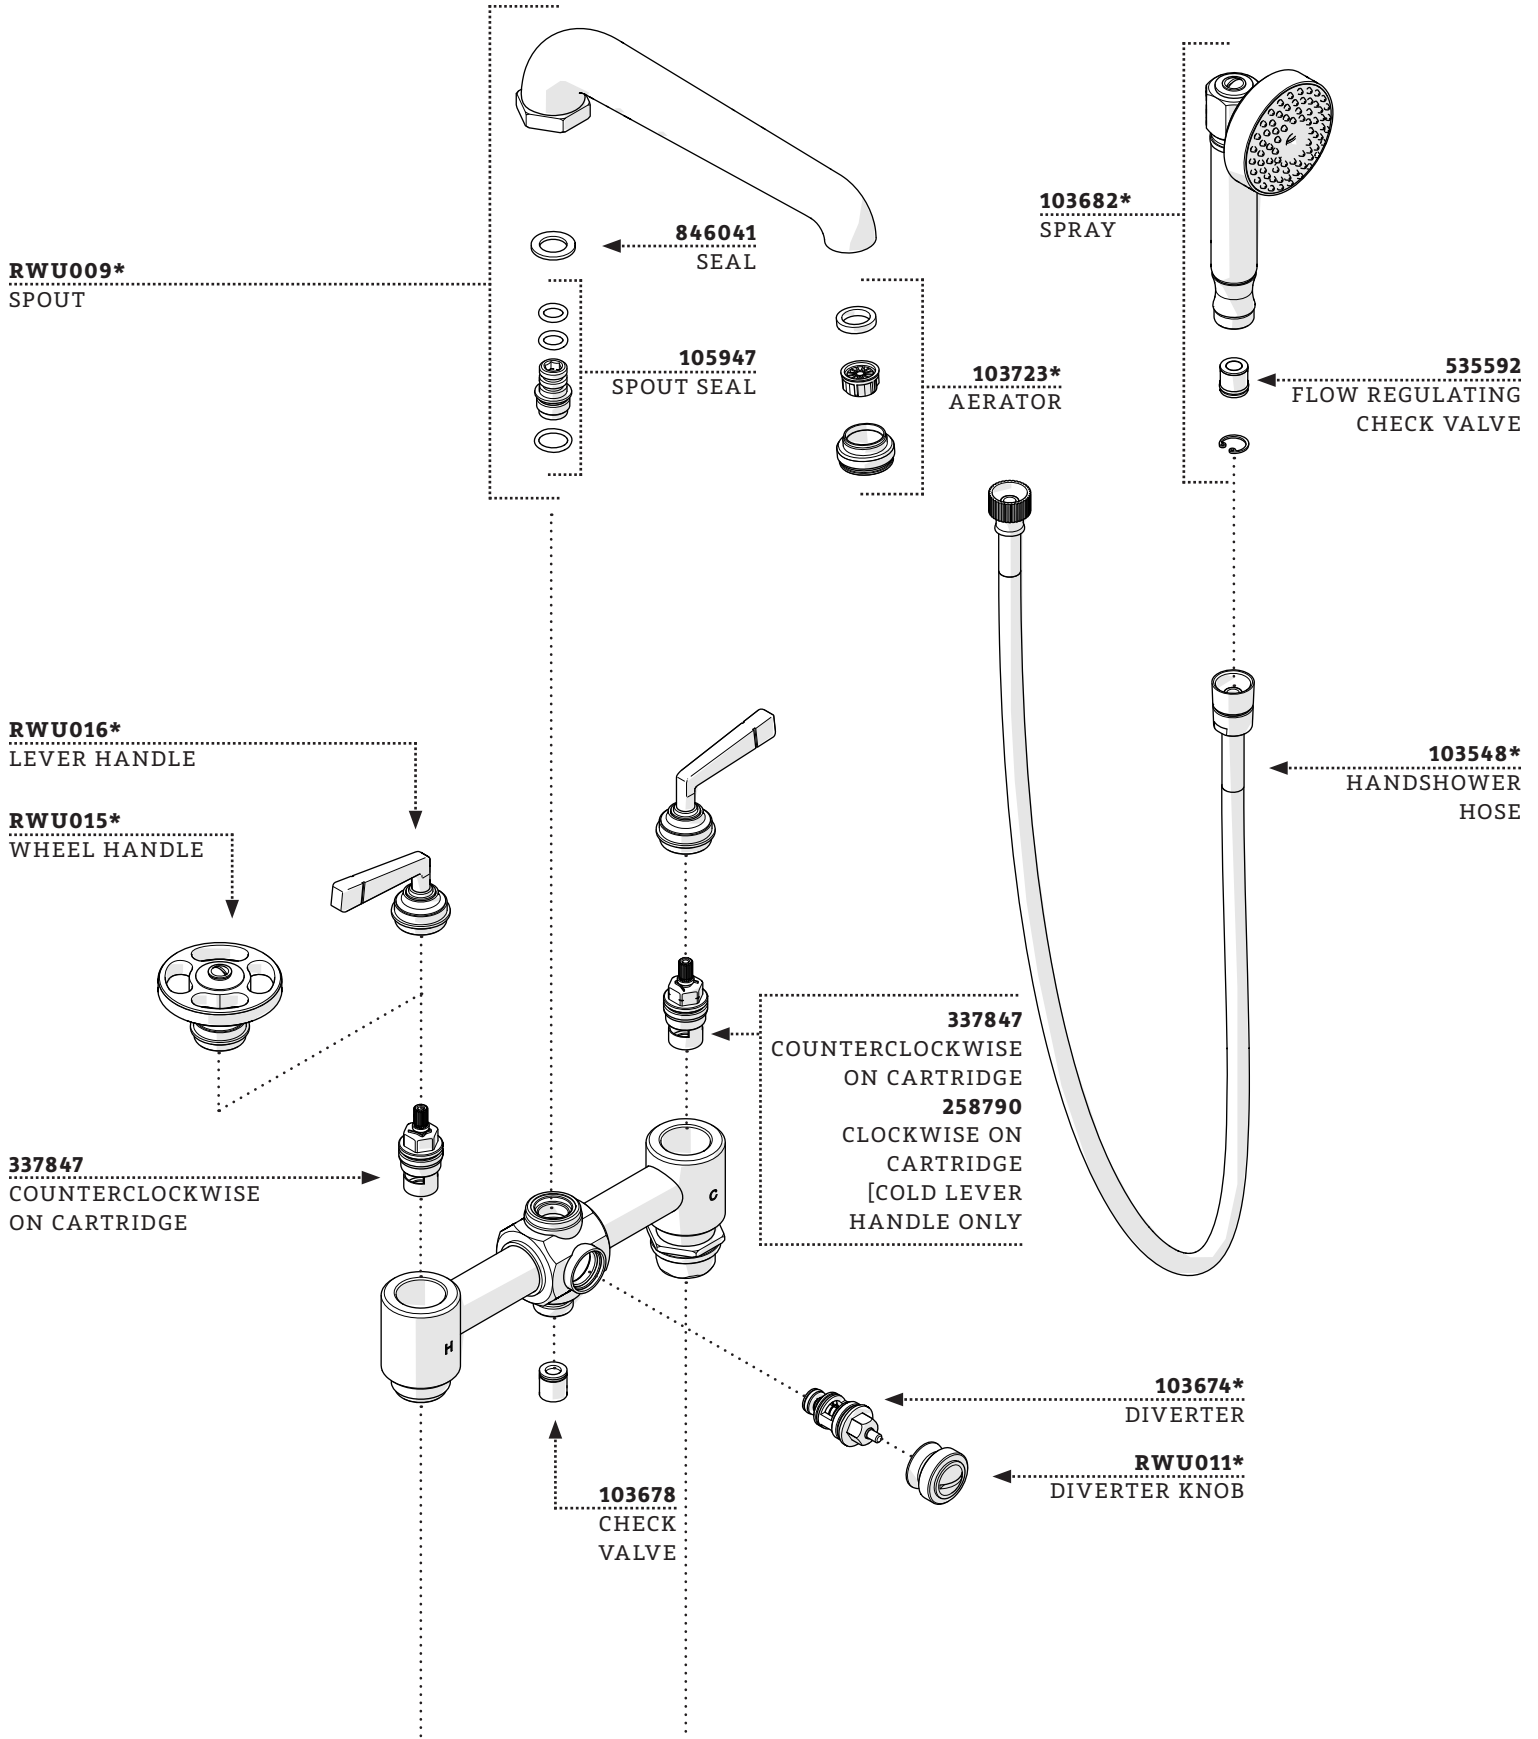

ESTB. 1978

WATERWORKS

SERVICE PARTS

STYLES:RWXT60, RWXT70

*FINISH/COLOR MUST BE SPECIFIED WHEN ORDERING
++SUPPLIED AS A PAIR

DOCUMENT: SPRW24_REV01

ESTB. 1978

WATERWORKS

SERVICE PARTS

STYLES:RWXT60, RWXT70

*FINISH/COLOR MUST BE SPECIFIED WHEN ORDERING
++SUPPLIED AS A PAIR

DOCUMENT: SPRW24_REV01