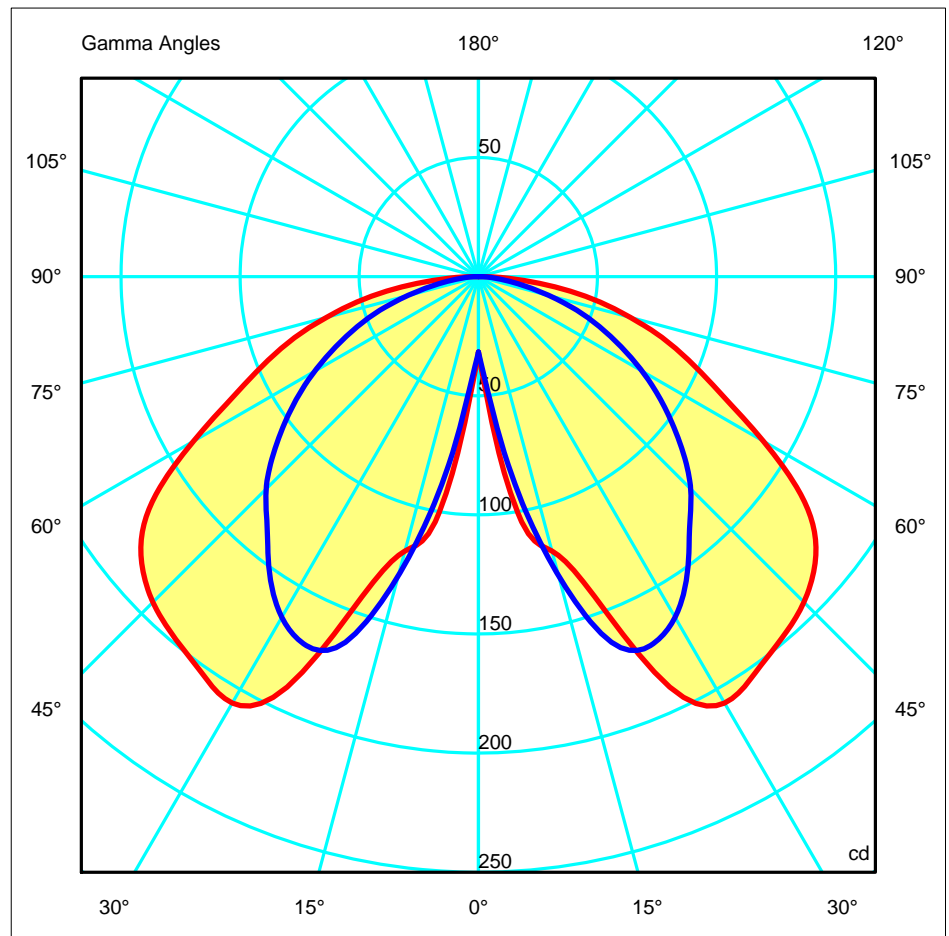

Продажа дизайнерской мебели,
света и аксессуаров
по всей России
8 (800) 500-70-36
hello@barcelonadesign.ru
www.barcelonadesign.ru

Luminaire		Measur.		Lamp	
Code	10-4413-21-M2	Code	10-4413-21-M2	Code	PL ELEC11W/827 E14
Name	Portatil 2x11W PL E14	Name	Portatil 2x11W PL E14	Number	2
Line	Eulumdat	Date	07-09-2011	Position	
Efficiency	50.58%	Coordinate system	CG	Total Flux	1200.00 lm
Maximum value	226.71 cd	Position	C=75.00 G=25.00	Double Symmetrical	
Round Luminaire	Diam.	190 mm	Height	380 mm	
Round Luminous Area	Diam.	190 mm	Height	70 mm	
Horizontal Luminous Area	0.028353 m2	Emitting area on Plane 180°	0.013300 m2		
Emitting area on Plane 0°	0.013300 m2	Emitting area on Plane 270°	0.013300 m2		
Emitting area on Plane 90°	0.013300 m2	Glare area at 76°	0.019764 m2		
Symmetry Type	Double Symmetrical	Maximum Gamma Angle	90		
Measurement Distance	0.00	Measurement Flux	1200.00 lm		
Operator	Asselum T2	Source voltage			
Temperature	25.00 °C	Source current			
Humidity	60.00 %	Photocell			
Notes					

Luminaire Lamps					
Line	Code	Name	Flux [lm]	Pow. [W]	Q.ty
Eulumdat	PL ELEC11W/827 E14	PL ELEC11W/827 E14 - 11.00 W	600.00	11.00	2
C.I.E.	42 77 95	D DIN 5040	A30		
F UTE	0.51 E	B NBN	BZ 5		

Diam=190mm

C Halfplanes

180.0 — 0.0
270.0 — 90.0

ULOR 0.00 %
DLOR 50.58 %
RN 0.00 %