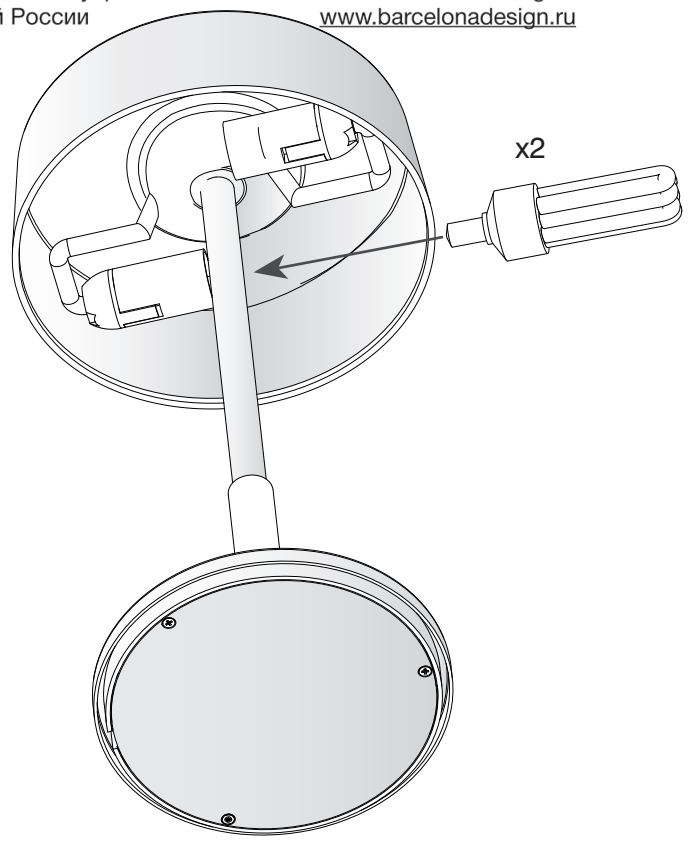

Продажа дизайнерской мебели,
света и аксессуаров
по всей России

8 (800) 500-70-36
hello@barcelonadesign.ru
www.barcelonadesign.ru

1

2