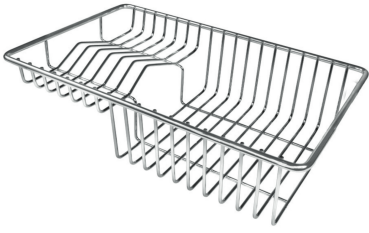

## OPTIONAL ACCESSORIES

Glass chopping board 8631 300

Glass chopping board 8633 300

HPDE Chopping board 8657 001

HPDE Twin chopping board 8644 101

Iroko-wood chopping board with stainless steel colander 8644 042

Iroko-wood sliding chopping board 8643 000

Iroko-wood sliding chopping board 8644 041

Stainless steel basket 8611 000

Stainless steel plate rack 8100 201

Stainless steel plate rack 8100 303

White bowl 8153 100

Graters kit with ring-holder and food collection tray 8159 101

Stainless steel perforated tray  
8151 000