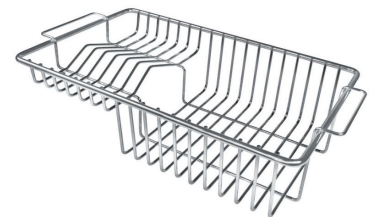

## OPTIONAL ACCESSORIES

Glass chopping board 8631 300

Glass chopping board 8633 300

HPDE Chopping board 8657 001

HPDE Twin chopping board 8644 101

Iroko-wood chopping board with stainless steel colander 8644 042

Iroko-wood sliding chopping board 8643 000

Iroko-wood sliding chopping board 8644 041

Stainless steel basket 8611 000

Stainless steel plate rack 8100 201

Stainless steel plate rack 8100 303

White bowl 8153 100