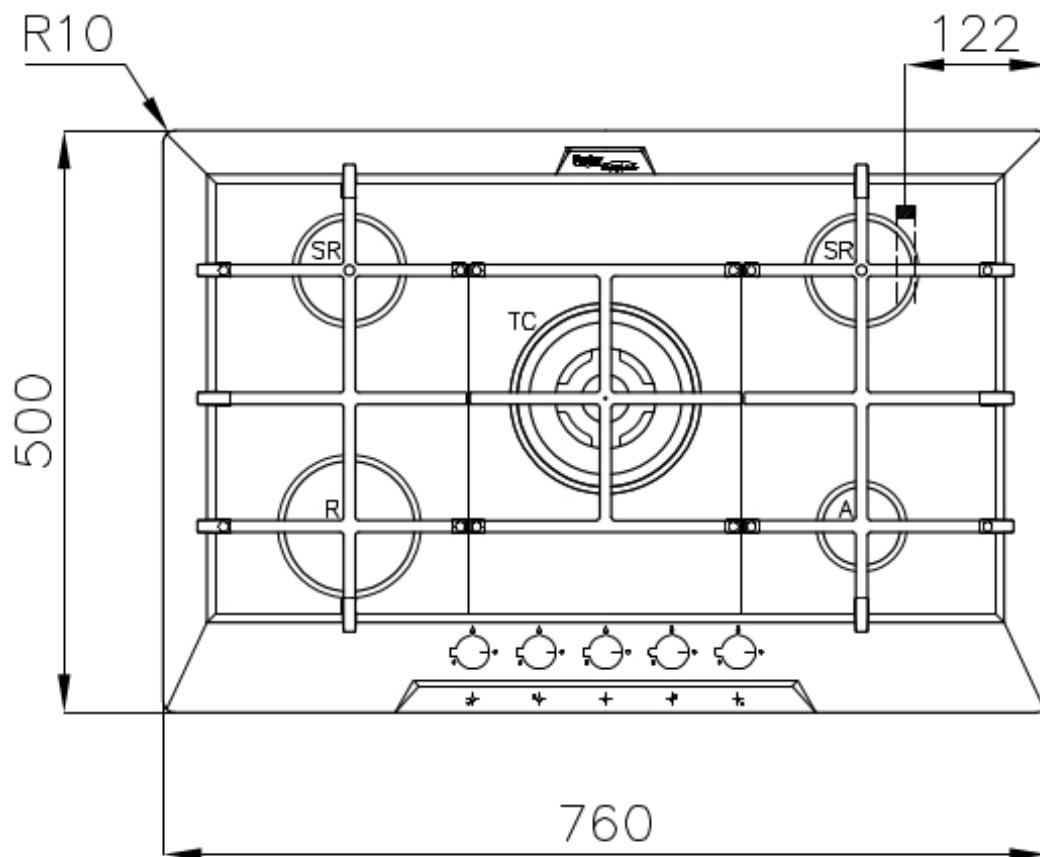

TECHNICAL DATA