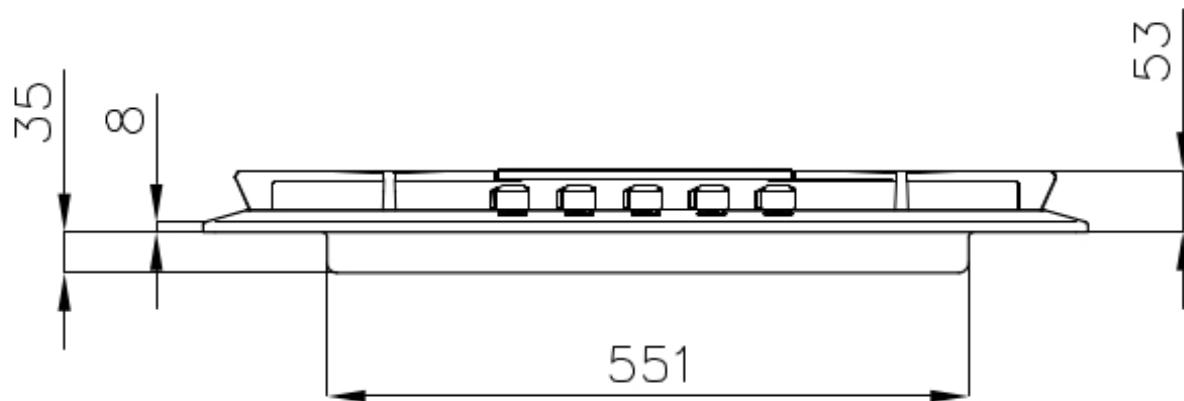

TECHNICAL DATA