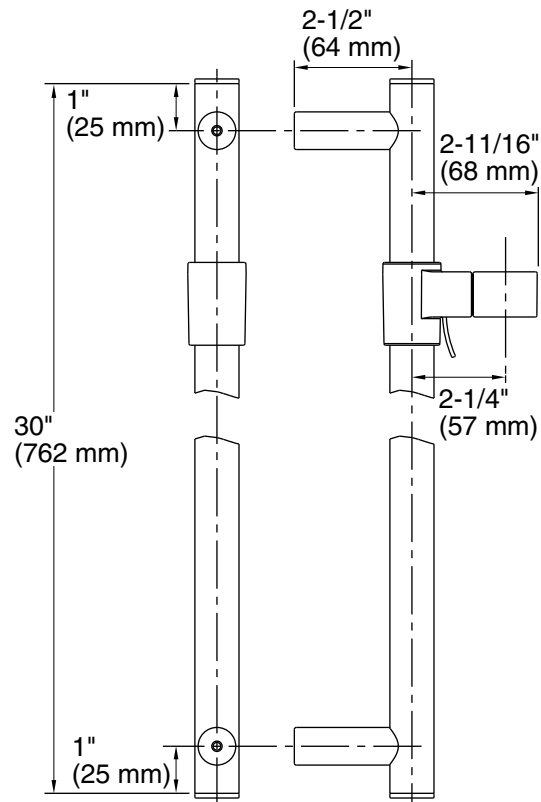

Features

- 30" adjustable slidebar supports a handshower at the desired height for a customized showering experience.

Material

- Durable metal construction.
- KOHLER finishes resist corrosion and tarnishing.

Technical Information

All product dimensions are nominal.

Notes

Install this product according to the installation guide.

ADA, OBC, CSA B651 compliant when installed to the specific requirements of these regulations.