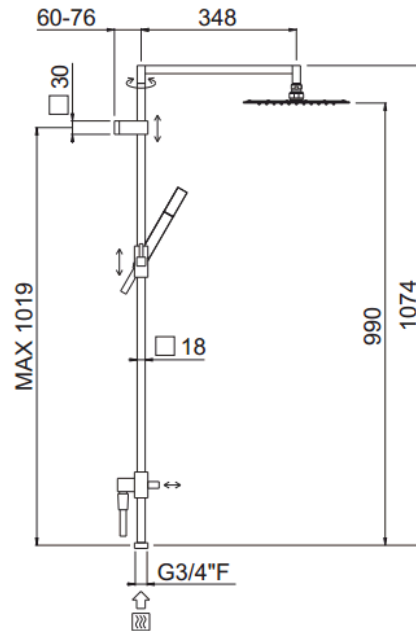

Extreme 3/4" connection

Extreme 3/4" connection, MySlim shower head
31451-CR

TECHNICAL INFORMATION

Turning square shower column with adjustable mounting with articulated shower holder, 3/4" connection, adjustable upper holder and diverter. Non-liming square ultra-thin shower head 240x240 in stainless steel. ABS non-liming one jet square shower. PVC smooth double anti-torsion flexible hose cm 150. CHROME

Flow rate:

? Doccia o soffione?

PICTURE

SPARE PARTS

FEATURES

Rain jet

Non-liming

double anti-torsion

ecologic

adjustable column

TECHNICAL DRAWING

FINISHINGS