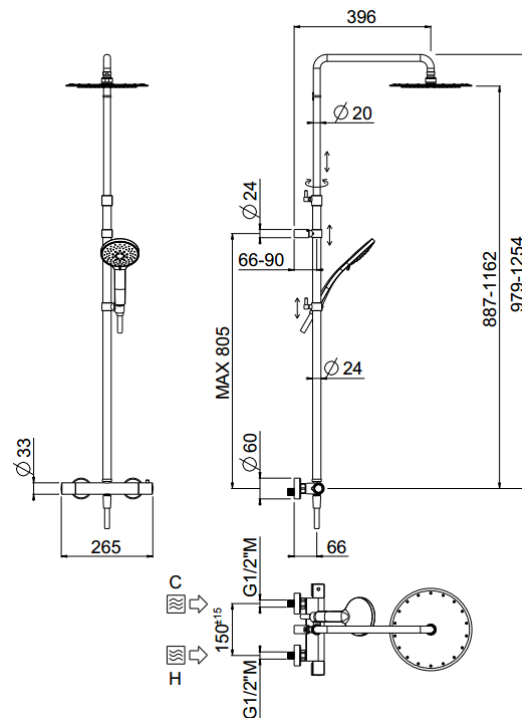

Rigoletto telescopic

Rigoletto telescopic, MySlim inspectable shower head
01-1847-N-CR

TECHNICAL INFORMATION

Bridge telescopic shower column including exposed mixer with diverter, turning bar with adjustable mounting. Round ultra-thin shower head, Ø300, non-liming, inspectable and serviceable in chromed stainless steel. 3 jets non-liming shower in ABS. Smooth double anti-torsion PVC flexible hose, cm 150. CHROME

Flow rate:
x rubinetto

PICTURE

SPARE PARTS

ORIC035
T°

ORIC032
2 vie / ways

FEATURES

rain jet

central jet

side jet

double anti-torsion

adjustable telescopic shower column

inspectable round

TECHNICAL DRAWING

FINISHINGS