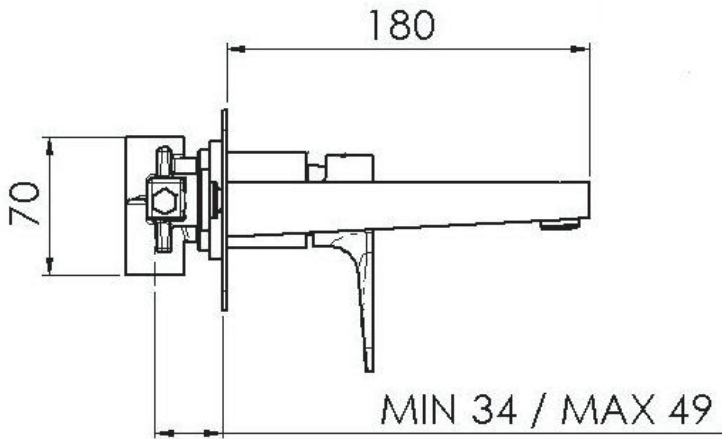

DANIEL

SCHEDA TECNICA TECHNICAL FEATURES

ART. COD.

SRE632LT8

ACQUA FREDDA
COLD WATER G1/2

ACQUA CALDA
HOT WATER G1/2

MATERIALI / MATERIALS

OTTONE CROMATO / CHROME PLATED BRASS

CROMATURA / CHROME PLATING

UNI EN 248

8 L / Min.