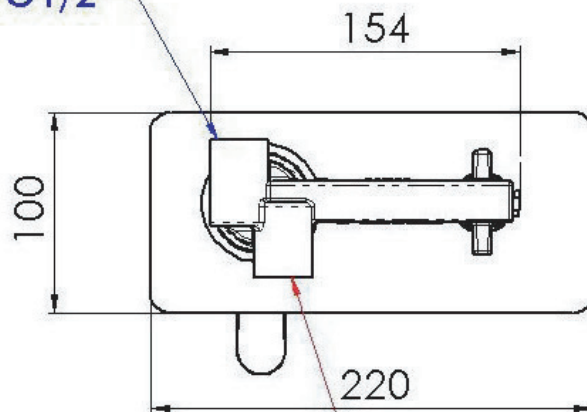

DANIEL

SCHEDA TECNICA TECHNICAL FEATURES

ART. COD.

SRE632LT8

ACQUA FREDDA
COLD WATER G1/2

ACQUA CALDA
HOT WATER G1/2

MATERIALI / MATERIALS

OTTONE CROMATO / CHROME PLATED BRASS

CROMATURA / CHROME PLATING

UNI EN 248

8 L / Min.