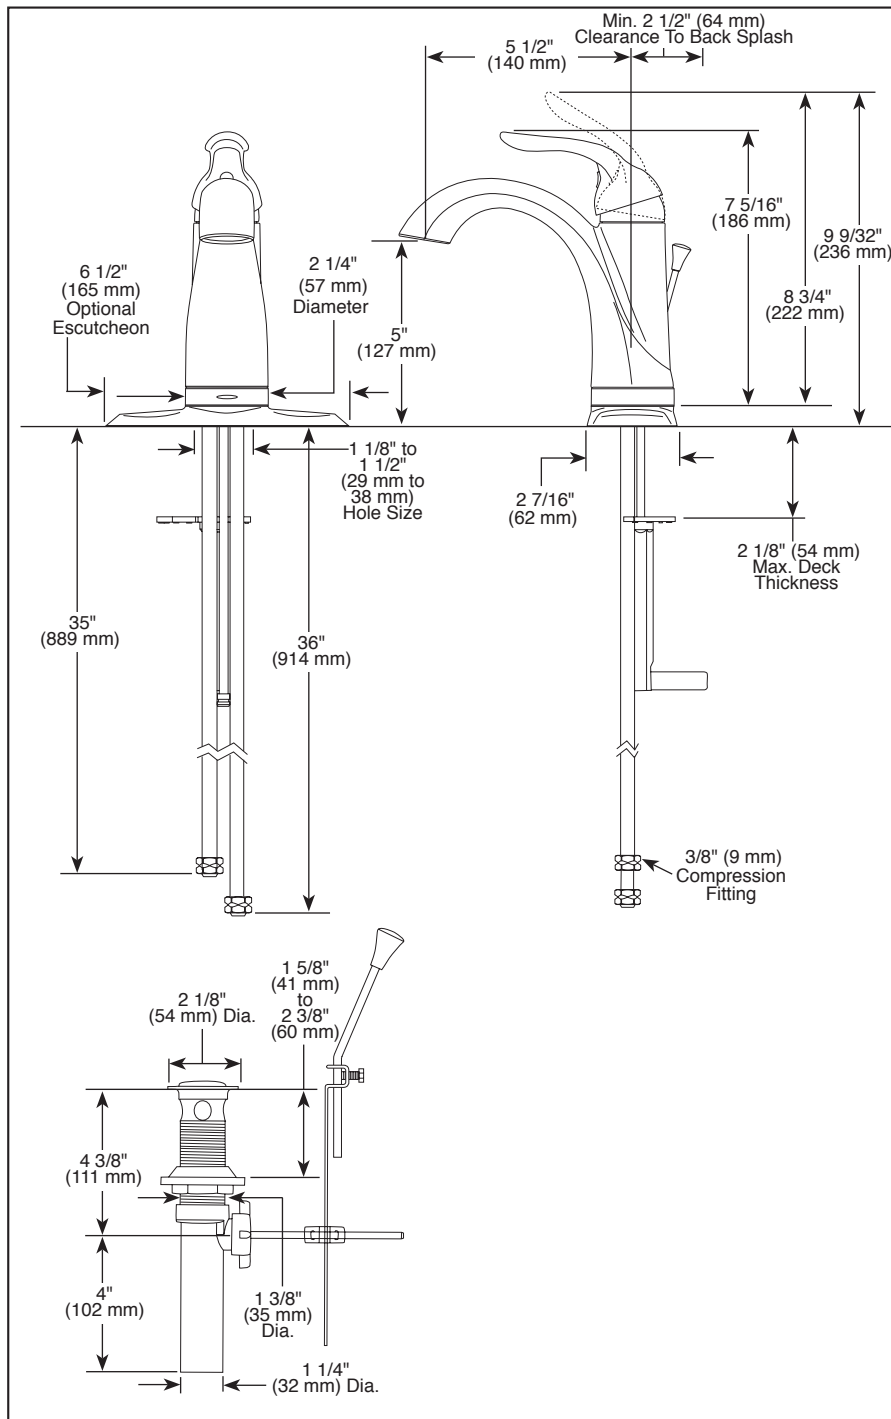

### STANDARD SPECIFICATIONS:

- Max. flow rate 1.20 gpm @ 60 psi, 4.54 L/min @ 414 kPa
- One or three hole mount (escutcheon included)
- Diamond coated ceramic cartridge
- 3/8" O.D. straight, staggered PEX supply lines
- LED indicator light signals on-off, water temperature and when batteries run low
- Uses 6 AA (included) or 6 C (optional) batteries
- Optional (EP73954) 120V AC adapter available (3 prong grounded outlet required)
- Plastic pop-up

### Delta Faucet Company

55 E. 111th Street, Indianapolis, IN 46280  
350 South Edgeware Road, St. Thomas, ON N5P 4L1  
© 2020 Delta Faucet Company

Submitted Model No.: \_\_\_\_\_

Specific Features: \_\_\_\_\_