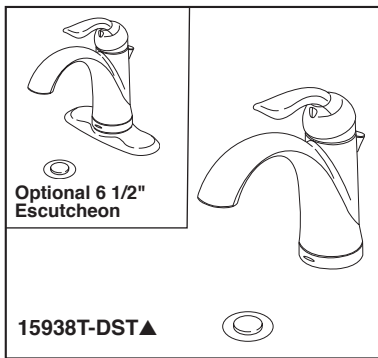

see what Delta can do™

BATHROOM FAUCET

- Lahara® Bath Collection
- Single Handle Deck Mount

FEATURES:

- DIAMOND Seal® Technology
- Touch2O_{xt}® Technology

STANDARD SPECIFICATIONS:

- Max. flow rate 1.20 gpm @ 60 psi, 4.54 L/min @ 414 kPa
- One or three hole mount (escutcheon included)
- Diamond coated ceramic cartridge
- 3/8" O.D. straight, staggered PEX supply lines
- LED indicator light signals on-off, water temperature and when batteries run low
- Uses 6 AA (included) or 6 C (optional) batteries
- Optional (EP73954) 120V AC adapter available (3 prong grounded outlet required)
- Plastic pop-up

WARRANTY

- Parts and Finish - Lifetime limited warranty; or for commercial purchasers, 10 years for multi-family residential (apartments and condominiums) and 5 years for all other commercial uses, in each case from the date of purchase.
- Electronic Parts and Batteries (if applicable) - 5 years from the date of purchase; or for commercial purchasers, 1 year from the date of purchase. No warranty is provided on batteries.

COMPLIES WITH:

- ASME A112.18.1 / CSA B125.1
- ASME A112.18.2 / CSA B125.2
- Indicates compliance to ICC/ANSI A117.1 - Valve control only
- Verified compliant with .25% weighted average Pb content regulations.
- EPA WaterSense®

Delta Faucet Company

55 E. 111th Street, Indianapolis, IN 46280
350 South Edgeware Road, St. Thomas, ON N5P 4L1
© 2020 Delta Faucet Company

Submitted Model No.: _____

Specific Features: _____