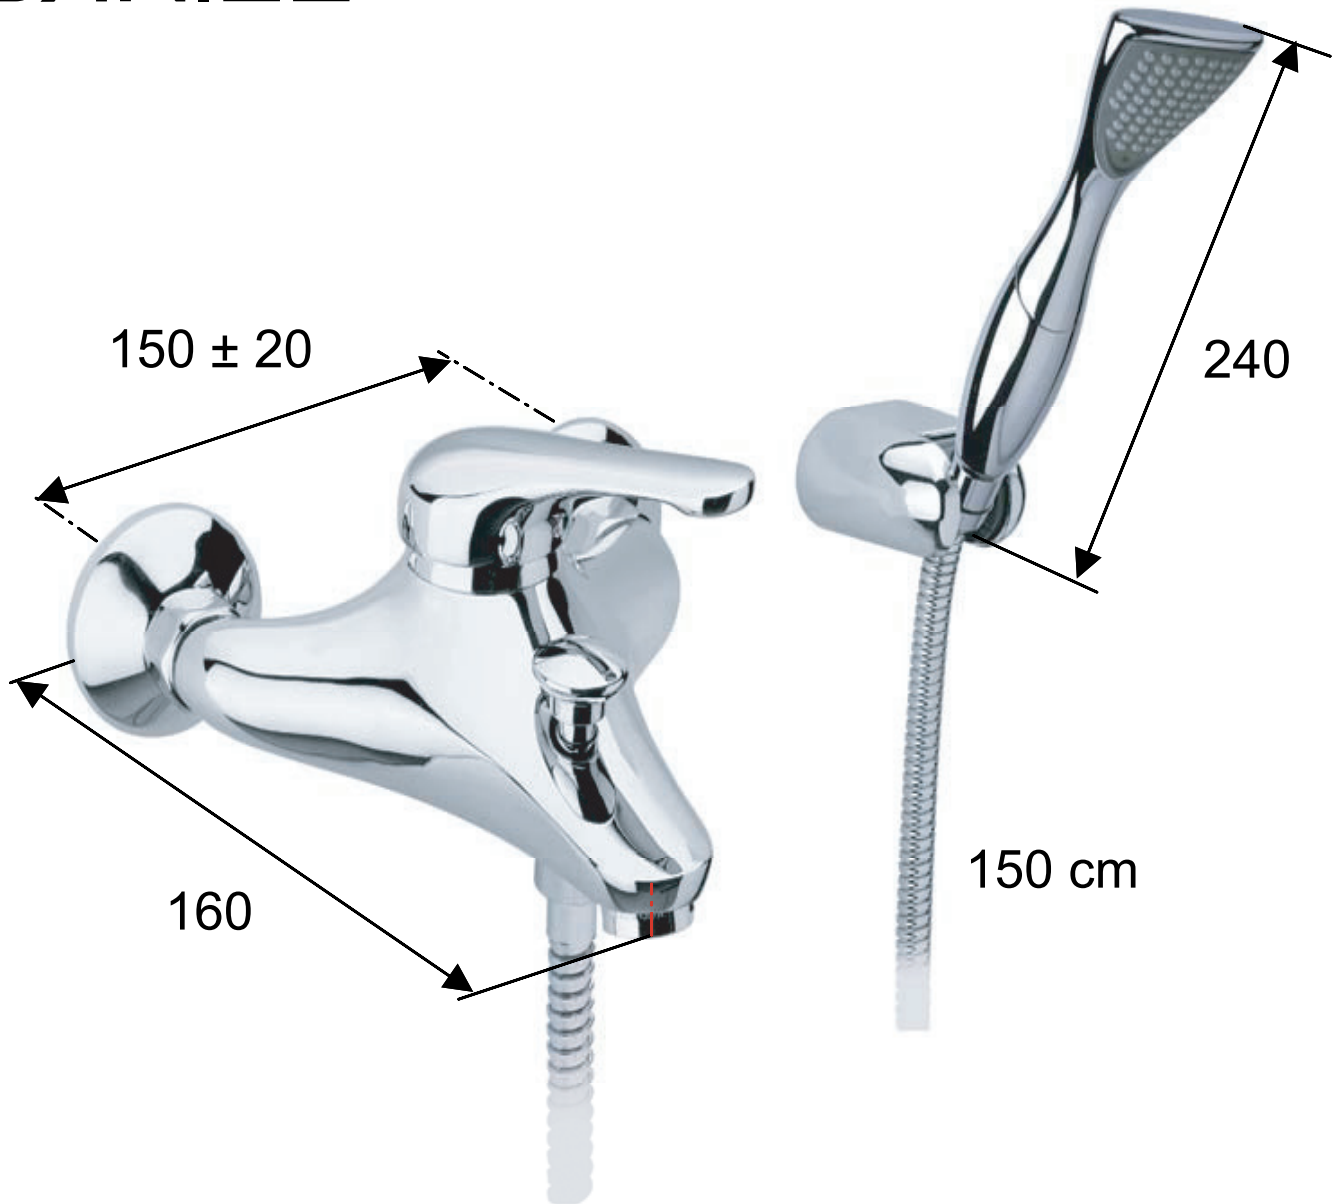

DANIEL

SCHEDA TECNICA TECHNICAL FEATURES

ART. COD.

VE13610

MATERIALI / MATERIALS

OTTONE CROMATO / CHROME PLATED BRASS
ABS

CROMATURA / CHROME PLATING

UNI EN 248