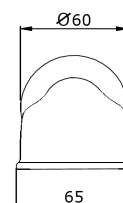

ROCKWELL WALL MOUNTED BATH TAPS WITH 165MM CAST SPOUT

Rockwell wall mounted bath taps with cast spout. Available in two spout lengths, 165mm or 210mm, and with either all metal or Rockwell coloured ceramic crossheads: lilac/Bonbon, orange/Squash, black/Graphite/Ink, white/Snowdrop, grey/Seattle, green/Willow, blue/Powder, yellow/Sherbet, red/Lipstick and pink/Conch. We also offer a colour matching service. Please contact the office for further information. Manufactured in England.

Technical Details

Valve rough-in depth maximum 105mm
 Valve rough-in depth minimum 60mm
 Primary material: Brass
 Valve fittings hole diameter: 30mm
 Spout fittings hole diameter: 30mm
 Handle turn angle: 1/4 turn
 Spout length: 165mm
 Spout inlet connection size: 3/4" BSP
 Spout inlet connection type: male
 Inlet connection size: 3/4" BSP
 Valve inlet connection type: female
 Installation type: wall mounted
 Number of handles: 2
 Number of holes: 3
 Spout swivel: No
 Suggested application: Bath

Product Notes

All dimensions are based on original specifications and are subject to change and variation.

THE
 WATER/
 MONOPOLY