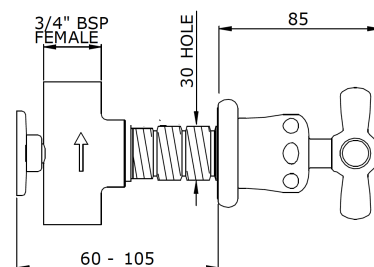

ROCKWELL WALL MOUNTED BATH TAPS WITH 165MM CAST SPOUT

Rockwell wall mounted bath taps with cast spout. Available in two spout lengths, 165mm or 210mm, and with either all metal or Rockwell coloured ceramic crossheads: lilac/Bonbon, orange/Squash, black/Graphite/Ink, white/Snowdrop, grey/Seattle, green/Willow, blue/Powder, yellow/Sherbet, red/Lipstick and pink/Conch. We also offer a colour matching service. Please contact the office for further information. Manufactured in England.

Technical Details

Valve rough-in depth maximum 105mm
 Valve rough-in depth minimum 60mm
 Primary material: Brass
 Valve fittings hole diameter: 30mm
 Spout fittings hole diameter: 30mm
 Handle turn angle: 1/4 turn
 Spout length: 165mm
 Spout inlet connection size: 3/4" BSP
 Spout inlet connection type: male
 Inlet connection size: 3/4" BSP
 Valve inlet connection type: female
 Installation type: wall mounted
 Number of handles: 2
 Number of holes: 3
 Spout swivel: No
 Suggested application: Bath

Product Notes

All dimensions are based on original specifications and are subject to change and variation.

THE
 WATER/
 MONOPOLY