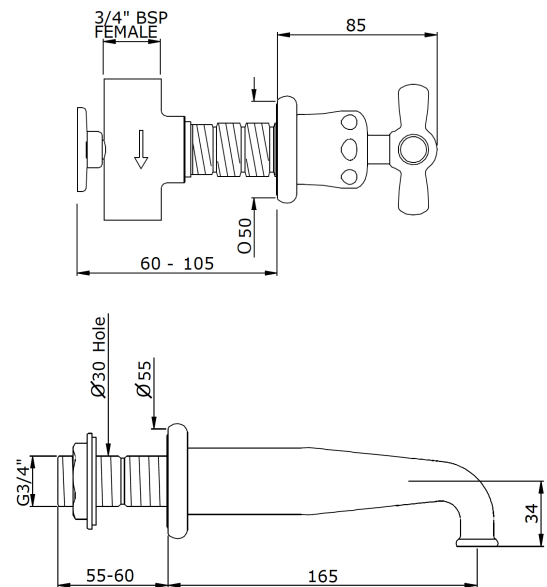

ROCKWELL WALL MOUNTED BATH TAPS WITH 165MM CAST SPOUT

Rockwell wall mounted bath taps with cast spout. Available in two spout lengths, 165mm or 210mm, and with either all metal or Rockwell coloured ceramic crossheads: lilac/Bonbon, orange/Squash, black/Graphite/Ink, white/Snowdrop, grey/Seattle, green/Willow, blue/Powder, yellow/Sherbet, red/Lipstick and pink/Conch. We also offer a colour matching service. Please contact the office for further information. Manufactured in England.

Technical Details

Valve rough-in depth maximum 105mm
 Valve rough-in depth minimum 60mm
 Primary material: Brass
 Valve fittings hole diameter: 30mm
 Spout fittings hole diameter: 30mm
 Handle turn angle: 1/4 turn
 Spout length: 165mm
 Spout inlet connection size: 3/4" BSP
 Spout inlet connection type: male
 Inlet connection size: 3/4" BSP
 Valve inlet connection type: female
 Installation type: wall mounted
 Number of handles: 2
 Number of holes: 3
 Spout swivel: No
 Suggested application: Bath

Product Notes

All dimensions are based on original specifications and are subject to change and variation.

THE
 WATER/
 MONOPOLY