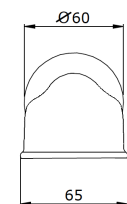

ROCKWELL WALL MOUNTED BATH TAPS WITH 215MM CAST SPOUT

Rockwell wall mounted bath taps with cast spout. Available in two spout lengths, 165mm or 215mm, and with either all metal or Rockwell coloured ceramic crossheads: lilac/Bonbon, orange/Squash, black/Graphite/Ink, white/Snowdrop, grey/Seattle, green/Willow, blue/Powder, yellow/Sherbet, red/Lipstick and pink/Conch. We also offer a colour matching service. Please contact the office for further information. Manufactured in England.

Technical Details

- Valve rough-in depth maximum: 105mm
- Valve rough-in depth minimum: 60mm
- Primary material: Brass
- Valve fittings hole diameter: 30mm
- Spout fittings hole diameter: 30mm
- Handle turn angle: 1/4 turn
- Spout length: 215mm
- Spout inlet connection size: 3/4" BSP
- Spout inlet connection type: male
- Inlet connection size: 3/4" BSP
- Valve inlet connection type: female
- Installation type: wall mounted
- Number of handles: 2
- Number of holes: 3
- Spout swivel: No
- Suggested application: Bath

Product Notes

All dimensions are based on original specifications and are subject to change and variation.