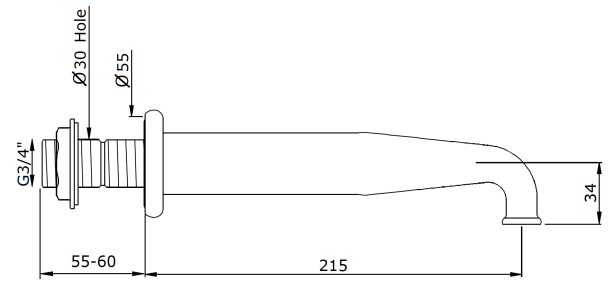

ROCKWELL WALL MOUNTED BATH TAPS WITH 215MM CAST SPOUT

Rockwell wall mounted bath taps with cast spout. Available in two spout lengths, 165mm or 215mm, and with either all metal or Rockwell coloured ceramic crossheads: lilac/Bonbon, orange/Squash, black/Graphite/Ink, white/Snowdrop, grey/Seattle, green/Willow, blue/Powder, yellow/Sherbet, red/Lipstick and pink/Conch. We also offer a colour matching service. Please contact the office for further information. Manufactured in England.

Technical Details

- Valve rough-in depth maximum: 105mm
- Valve rough-in depth minimum: 60mm
- Primary material: Brass
- Valve fittings hole diameter: 30mm
- Spout fittings hole diameter: 30mm
- Handle turn angle: 1/4 turn
- Spout length: 215mm
- Spout inlet connection size: 3/4" BSP
- Spout inlet connection type: male
- Inlet connection size: 3/4" BSP
- Valve inlet connection type: female
- Installation type: wall mounted
- Number of handles: 2
- Number of holes: 3
- Spout swivel: No
- Suggested application: Bath

Product Notes

All dimensions are based on original specifications and are subject to change and variation.