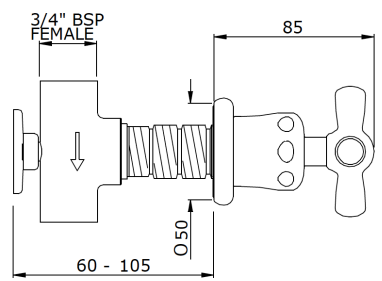

ROCKWELL WALL MOUNTED BATH TAPS WITH 215MM CAST SPOUT

Rockwell wall mounted bath taps with cast spout. Available in two spout lengths, 165mm or 215mm, and with either all metal or Rockwell coloured ceramic crossheads: lilac/Bonbon, orange/Squash, black/Graphite/Ink, white/Snowdrop, grey/Seattle, green/Willow, blue/Powder, yellow/Sherbet, red/Lipstick and pink/Conch. We also offer a colour matching service. Please contact the office for further information. Manufactured in England.

Technical Details

- Valve rough-in depth maximum: 105mm
- Valve rough-in depth minimum: 60mm
- Primary material: Brass
- Valve fittings hole diameter: 30mm
- Spout fittings hole diameter: 30mm
- Handle turn angle: 1/4 turn
- Spout length: 215mm
- Spout inlet connection size: 3/4" BSP
- Spout inlet connection type: male
- Inlet connection size: 3/4" BSP
- Valve inlet connection type: female
- Installation type: wall mounted
- Number of handles: 2
- Number of holes: 3
- Spout swivel: No
- Suggested application: Bath

Product Notes

All dimensions are based on original specifications and are subject to change and variation.