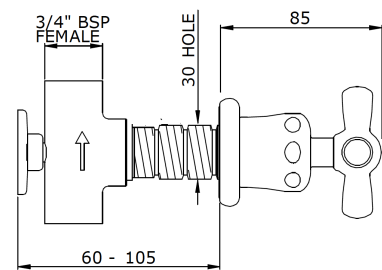

ROCKWELL WALL MOUNTED BATH TAPS WITH 215MM CAST SPOUT

Rockwell wall mounted bath taps with cast spout. Available in two spout lengths, 165mm or 215mm, and with either all metal or Rockwell coloured ceramic crossheads: lilac/Bonbon, orange/Squash, black/Graphite/Ink, white/Snowdrop, grey/Seattle, green/Willow, blue/Powder, yellow/Sherbet, red/Lipstick and pink/Conch. We also offer a colour matching service. Please contact the office for further information. Manufactured in England.

Technical Details

- Valve rough-in depth maximum: 105mm
- Valve rough-in depth minimum: 60mm
- Primary material: Brass
- Valve fittings hole diameter: 30mm
- Spout fittings hole diameter: 30mm
- Handle turn angle: 1/4 turn
- Spout length: 215mm
- Spout inlet connection size: 3/4" BSP
- Spout inlet connection type: male
- Inlet connection size: 3/4" BSP
- Valve inlet connection type: female
- Installation type: wall mounted
- Number of handles: 2
- Number of holes: 3
- Spout swivel: No
- Suggested application: Bath

Product Notes

All dimensions are based on original specifications and are subject to change and variation.