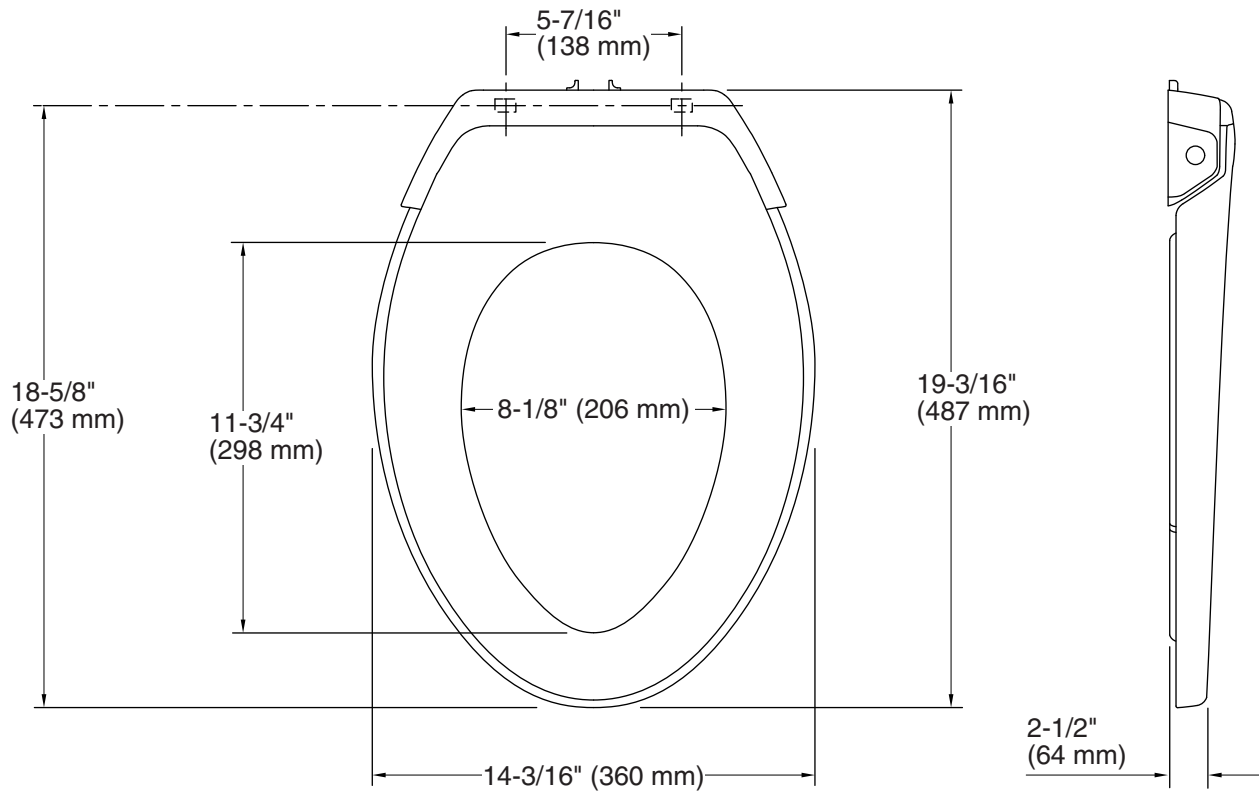

Available Colors/Finishes

Color tiles intended for reference only.

Color	Code	Description
	0	White
	96	Biscuit

Technical Information

All product dimensions are nominal.

Seat shape type: Elongated

Seat front type: Closed-front

Seat-mounting holes: 5-7/16" (137 mm)

Notes

Install this product according to the installation guide.

Requires two D-cell batteries, not included.