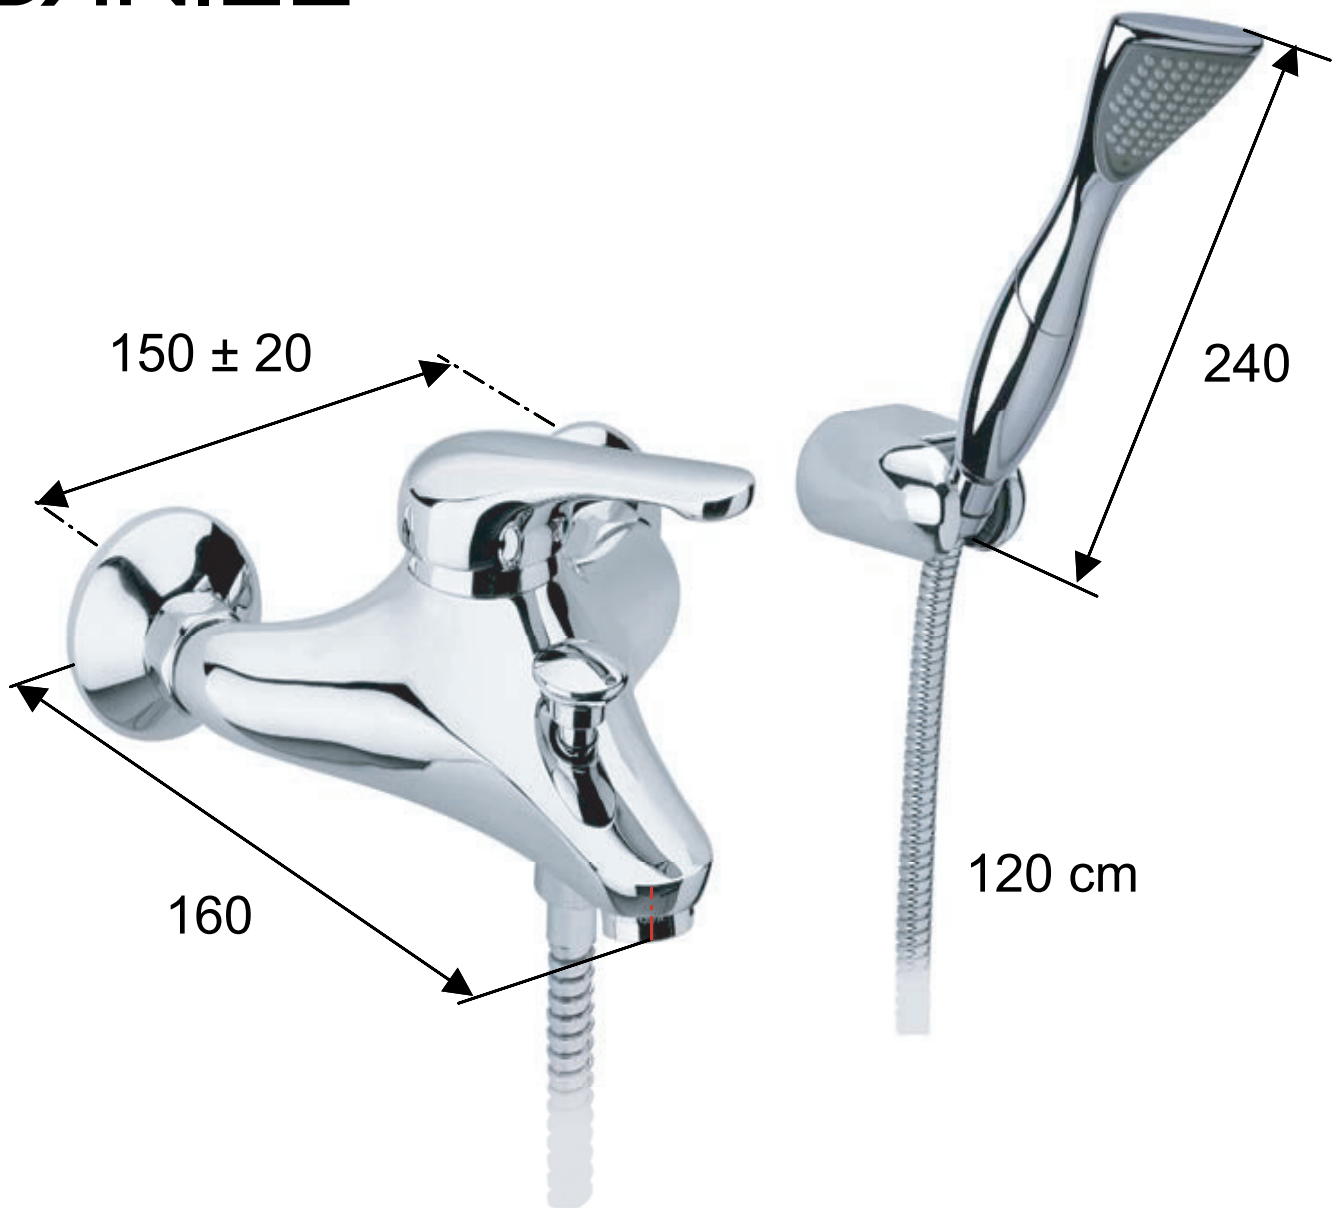

DANIEL

SCHEDA TECNICA TECHNICAL FEATURES

ART. COD.

VE13600

MATERIALI / MATERIALS

OTTONE CROMATO / CHROME PLATED BRASS
ABS

CROMATURA / CHROME PLATING

UNI EN 248