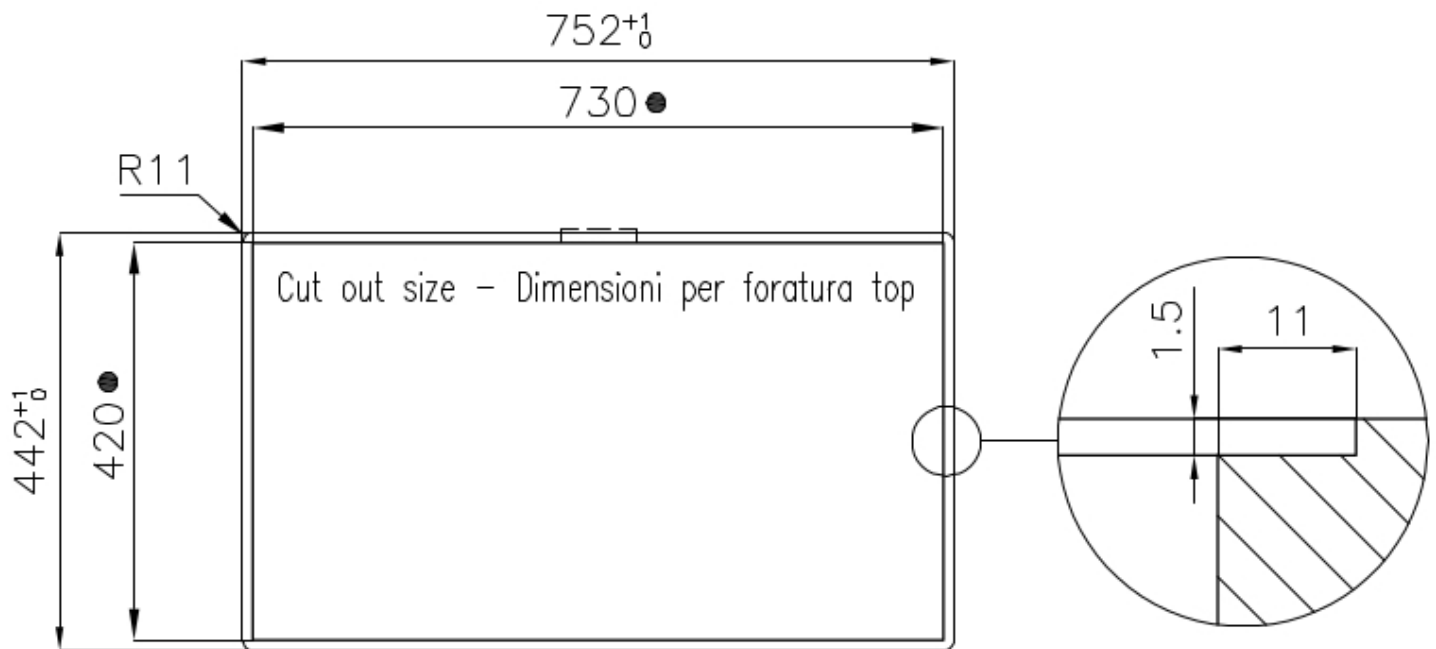

- Built-in cut out for FTS – Foratura per installazione FTS

OPTIONAL ACCESSORIES