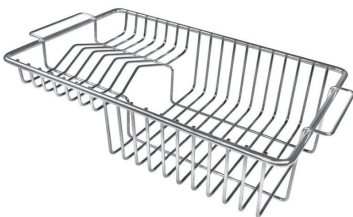

Width 75 cm

Bowl dimension 710x400mm

Number of bowls 1 bowl

Waste fitting 3,5" drain

FEATURES

Basket 3,5" waste fitting The drain is equipped with a large 3.5" drain, with the practical basket cap that prevents the discharge of solid parts. The 3.5 "drain allows the use of the Foster waste-disposer, compatible with all models.

HPDE Chopping board 8657 001

HPDE Twin chopping board 8644 101

Iroko-wood chopping board with stainless steel colander 8644 042

Iroko-wood sliding chopping board 8644 041

Iroko-wood twin chopping board 8644 004

Stainless steel colander 8154 000

Stainless steel plate rack 8100 154

Stainless steel plate rack 8100 201

Stainless steel plate rack 8100 303

White bowl 8153 100

Graters kit with ring-holder and food collection tray 8159 101