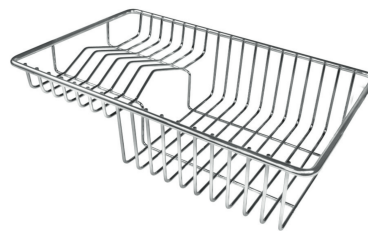

Width 75 cm

Bowl dimension 710x400mm

Number of bowls 1 bowl

Waste fitting 3,5" drain

FEATURES

Basket 3,5" waste fitting The drain is equipped with a large 3.5" drain, with the practical basket cap that prevents the discharge of solid parts. The 3.5 "drain allows the use of the Foster waste-disposer, compatible with all models.

HPDE Chopping board 8657 001

HPDE Twin chopping board 8644 101

Iroko-wood chopping board with stainless steel colander 8644 042

Iroko-wood sliding chopping board 8644 041

Iroko-wood twin chopping board 8644 004

Stainless steel colander 8154 000

Stainless steel plate rack 8100 154

Stainless steel plate rack 8100 201

Stainless steel plate rack 8100 303

White bowl 8153 100

Graters kit with ring-holder and food collection tray 8159 101