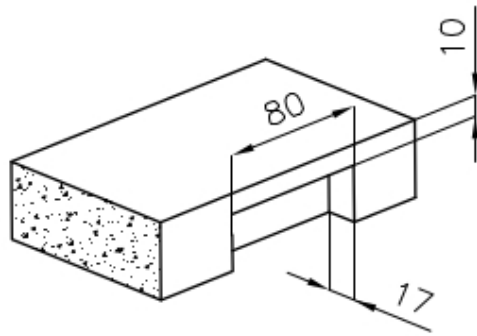

- Built-in cut out for FTS – Foratura per installazione FTS

OPTIONAL ACCESSORIES