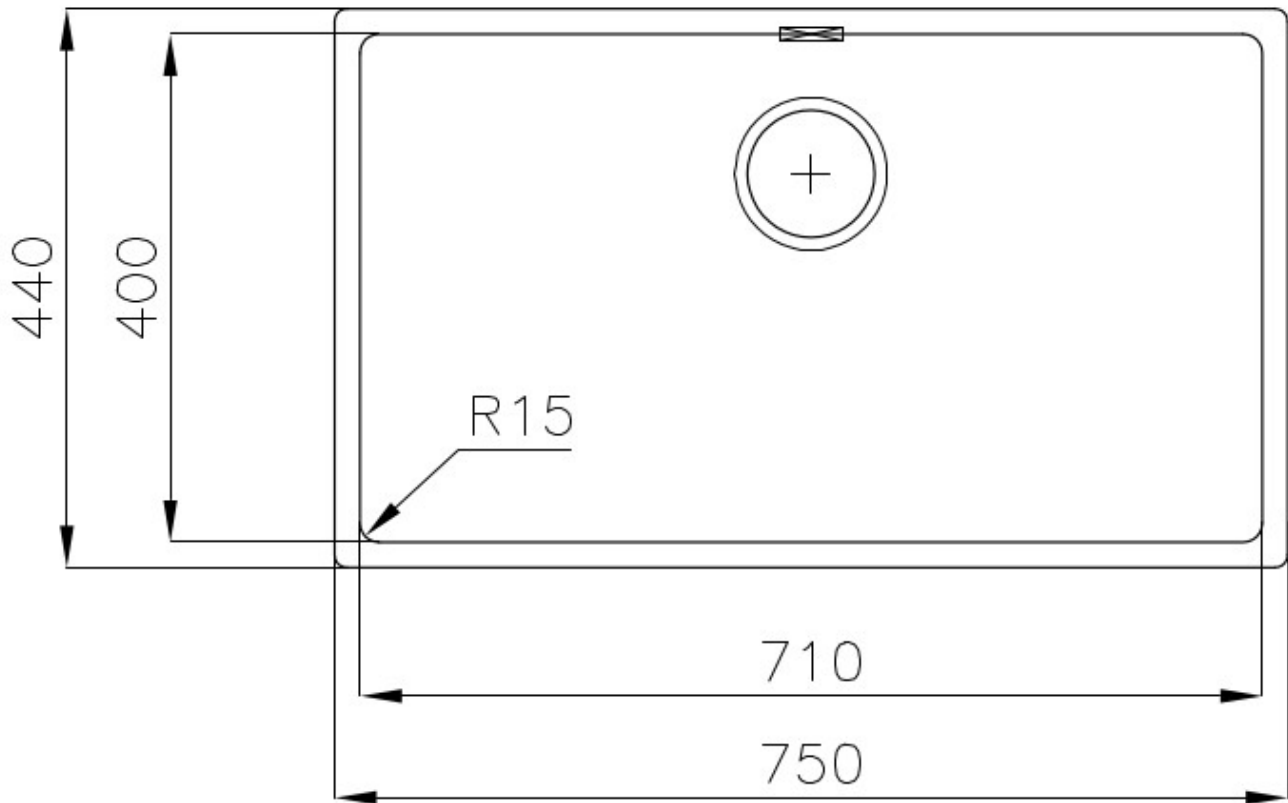

Intaglio per il troppo-pieno
Recess for housing the over-flow