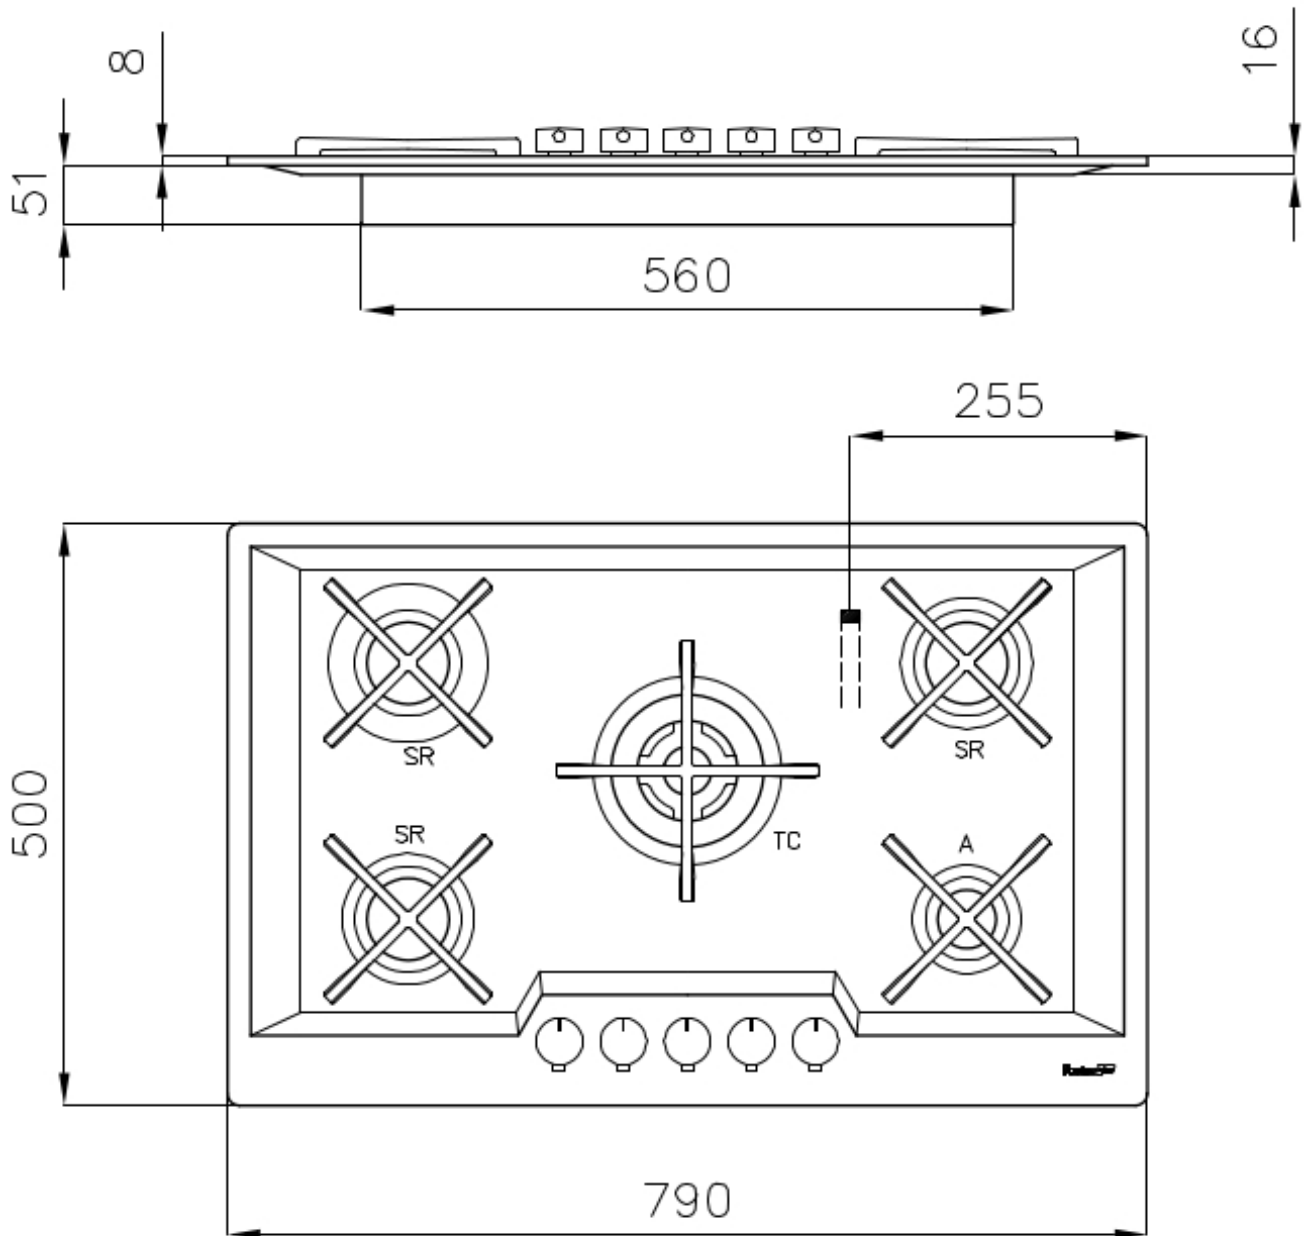

Under-knob ignition

The utmost freedom of movement with electronic under-knob ignition, a common feature of all models that allows a one-hand ignition of the burner.

TECHNICAL DATA