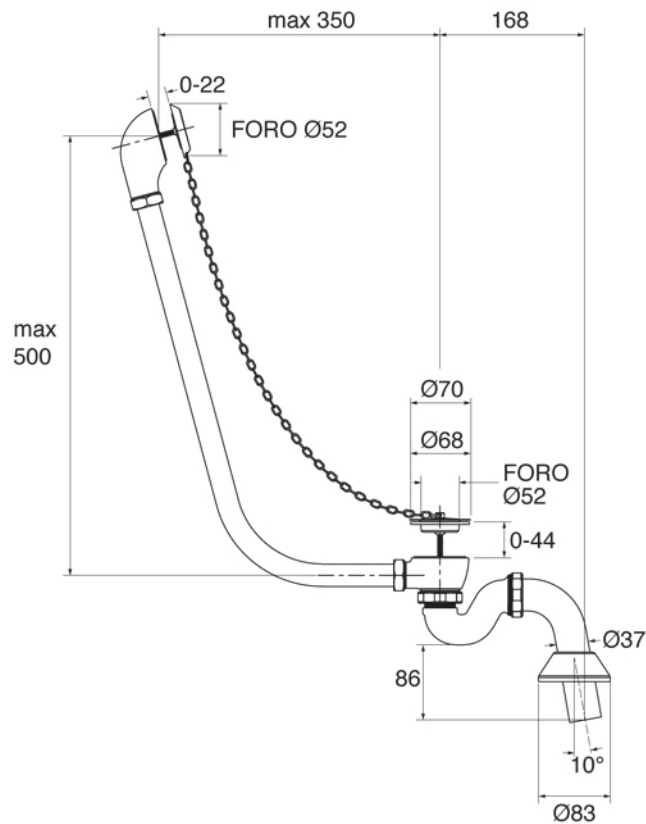

Feet model	A (mm)	B (mm)
Ball & Claw	1080	380
Flower	1030	330

CAST IRON BATHTUB Collection	
Code	Description
9153 9154	Cast iron bathtub 1700x780 (Kg. 129 - Lt. 190) Without taps holes, external unfinished With taps holes, external unfinished

Verona - Italy
tel. +39 045 8006917
fax. +39 045 8020111
gentry-home.com

CAST IRON BATHTUB Collection	
Code	Description
9130	Cast iron bathtub 1540x780
(kg. 113 - Lt. 170) Without taps holes, external unfinished
103	External painting External painting White
105	External painting RAL
106	Gold leaf decoration
107	Silver leaf decoration

Verona - Italy
tel. +39 045 8006917
fax. +39 045 8020111
gentry-home.com

Ball and Claw

Flower

CAST IRON BATHTUB Collection	
Code	Description
9168 9171 9169-C 9170-I/N/O/OR 9170-B/ND/R	Ball&Claw cast iron feet Unfinished White Chrome Incalux, Nickel, Dark Gold, Rose Gold Bronze, Dark Nickel, Copper
9196 9199 9197-C 9198-I/N/O/OR 9198-B/ND/R	Flower cast iron feet Unfinished White Chrome Incalux, Nickel, Dark Gold, Rose Gold Bronze, Dark Nickel, Copper

Verona - Italy
 tel. +39 045 8006917
 fax. +39 045 8020111
 gentry-home.com

CAST IRON BATHTUB Collection	
Code	Description
0190-C 0191-I/N/O/OR 0191-B/ND/R	<p>Exposed bath waste with drain stopper chain and overflow with exposed pipes for floor connector and siphon</p> <p>Chrome Incalux, Nickel, Dark Gold, Rose Gold Bronze, Dark Nickel, Copper</p>