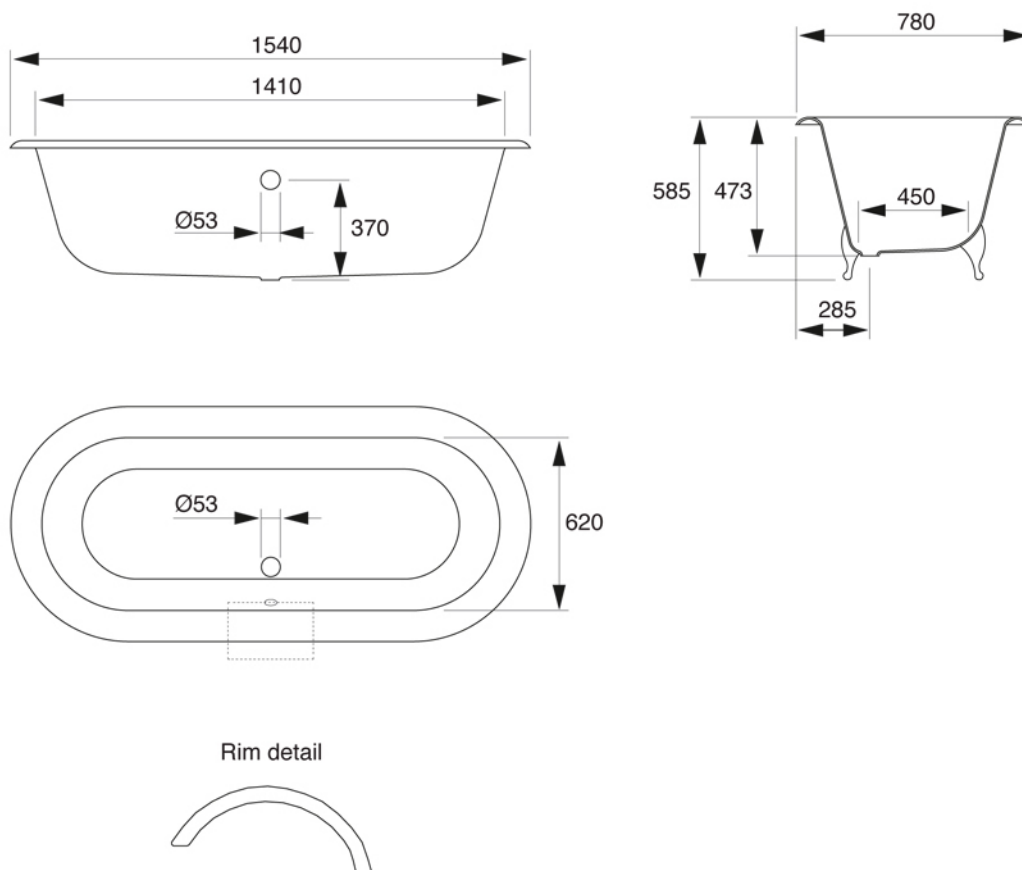

Feet model	A (mm)	B (mm)
Ball & Claw	1080	380
Flower	1030	330

CAST IRON BATHTUB Collection	
Code	Description
9153 9154	Cast iron bathtub 1700x780 (Kg. 129 - Lt. 190) Without taps holes, external unfinished With taps holes, external unfinished

Verona - Italy
tel. +39 045 8006917
fax. +39 045 8020111
gentry-home.com

CAST IRON BATHTUB Collection	
Code	Description
9130	Cast iron bathtub 1540x780
(kg. 113 - Lt. 170) Without taps holes, external unfinished
103	External painting External painting White
105	External painting RAL
106	Gold leaf decoration
107	Silver leaf decoration

Verona - Italy
tel. +39 045 8006917
fax. +39 045 8020111
gentry-home.com

Ball and Claw

Flower

CAST IRON BATHTUB Collection	
Code	Description
9168 9171 9169-C 9170-I/N/O/OR 9170-B/ND/R	Ball&Claw cast iron feet Unfinished White Chrome Incalux, Nickel, Dark Gold, Rose Gold Bronze, Dark Nickel, Copper
9196 9199 9197-C 9198-I/N/O/OR 9198-B/ND/R	Flower cast iron feet Unfinished White Chrome Incalux, Nickel, Dark Gold, Rose Gold Bronze, Dark Nickel, Copper

Verona - Italy
 tel. +39 045 8006917
 fax. +39 045 8020111
 gentry-home.com

CAST IRON BATHTUB Collection	
Code	Description
0190-C 0191-I/N/O/OR 0191-B/ND/R	<p>Exposed bath waste with drain stopper chain and overflow with exposed pipes for floor connector and siphon</p> <p>Chrome Incalux, Nickel, Dark Gold, Rose Gold Bronze, Dark Nickel, Copper</p>