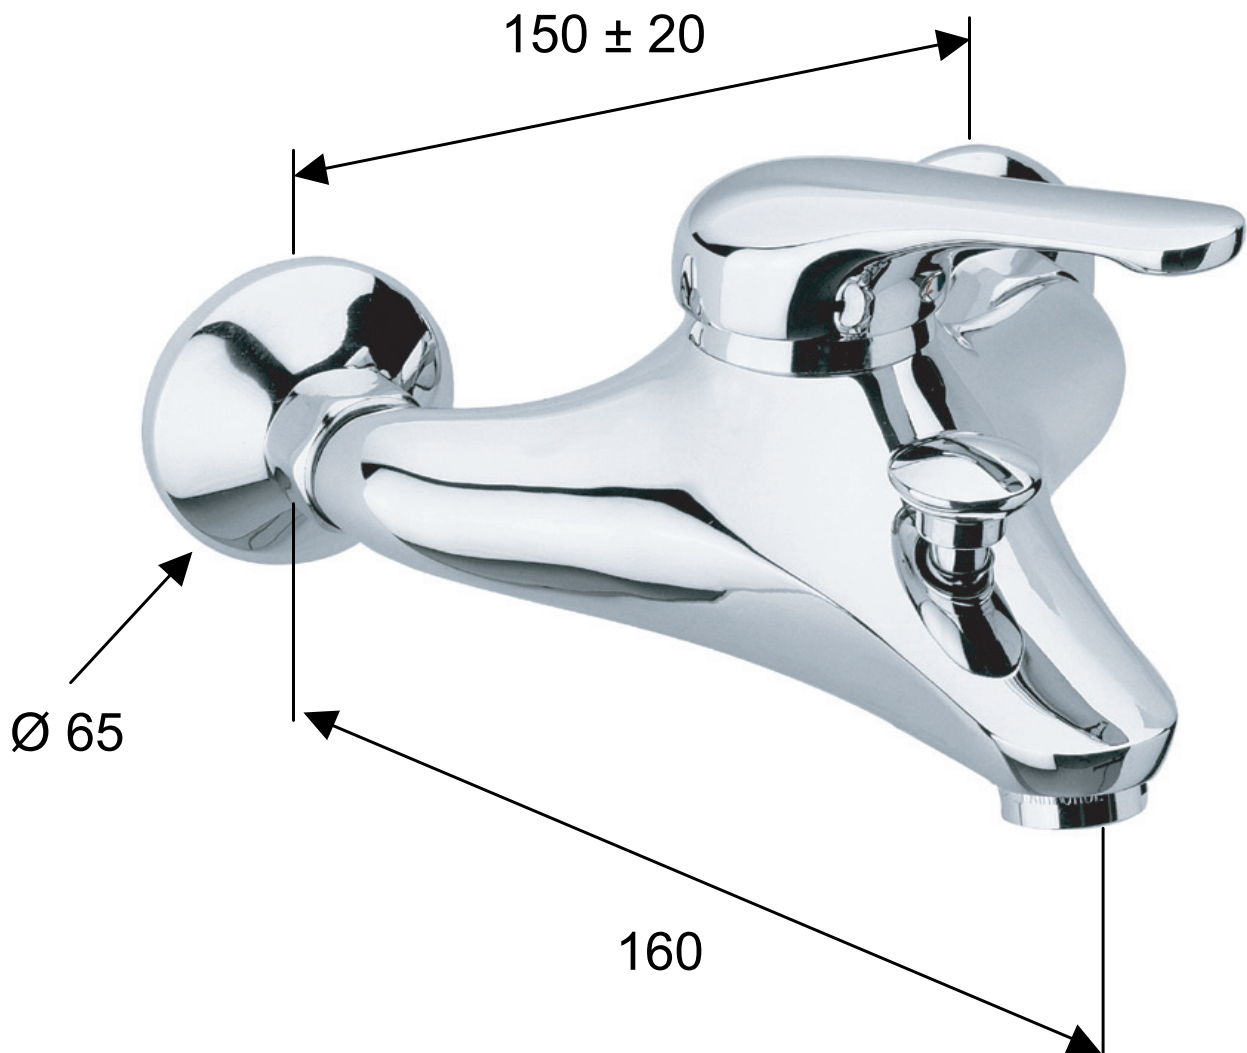

DANIEL

SCHEDA TECNICA TECHNICAL FEATURES

ART. COD.

VE13600H

MATERIALI / MATERIALS

OTTONE CROMATO / CHROME PLATED BRASS

CROMATURA / CHROME PLATING

UNI EN 248