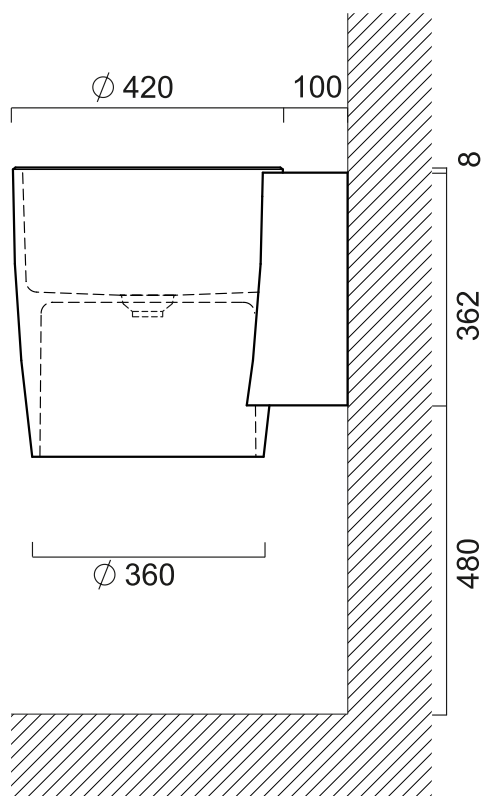

# ENTASI

art. ENTASI LSA 01

Lavabo sospeso in ASTONE, completo di staffe per fissaggio a parete e piletta fissa in ASTONE (rubinetteria monoforo centrale o a parete), maniglione in ASTONE opzionale (SX,DX,DP).

Wall hanging washbasin in ASTONE (single tap hole or wall taps), complete with fixing structure, fixed plug in ASTONE and optional lateral towel rack (left/right/double sides).

art. STICK TWA 01