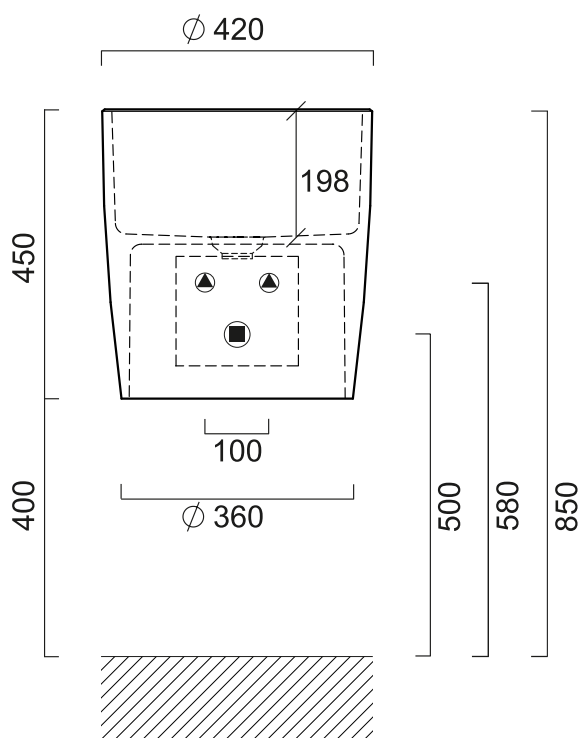

# ENTASI

art. ENTASI LSA 01

Lavabo sospeso in ASTONE, completo di staffe per fissaggio a parete e piletta fissa in ASTONE (rubinetteria monoforo centrale o a parete), maniglione in ASTONE opzionale (SX,DX,DP).

Wall hanging washbasin in ASTONE (single tap hole or wall taps), complete with fixing structure, fixed plug in ASTONE and optional lateral towel rack (left/right/double sides).

art. STICK TWA 01