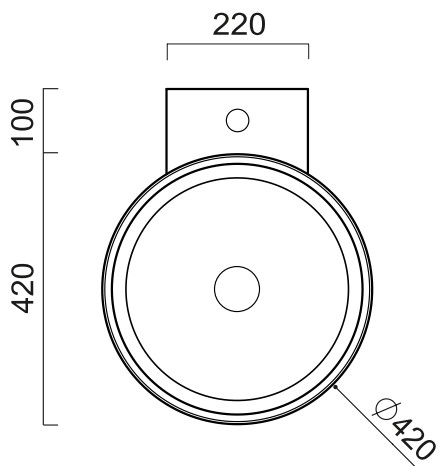

# ENTASI

art. ENTASI LSA 01

Lavabo sospeso in ASTONE, completo di staffe per fissaggio a parete e piletta fissa in ASTONE (rubinetteria monoforo centrale o a parete), maniglione in ASTONE opzionale (SX,DX,DP).

Wall hanging washbasin in ASTONE (single tap hole or wall taps), complete with fixing structure, fixed plug in ASTONE and optional lateral towel rack (left/right/double sides).

art. STICK TWA 01