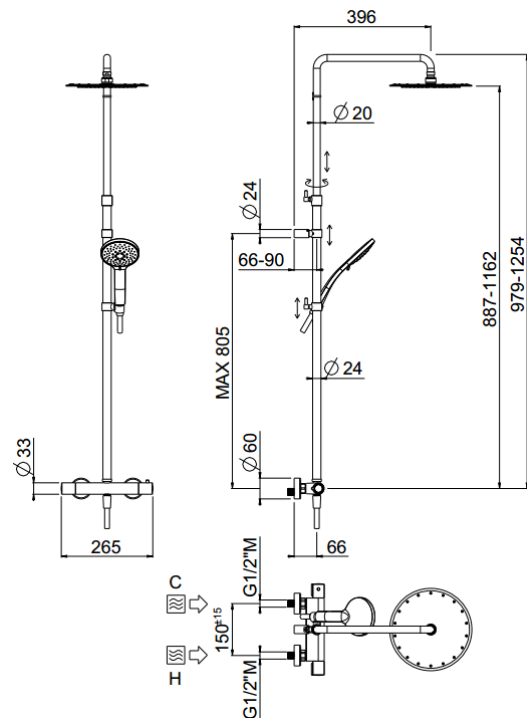

Rigoletto telescopic

Rigoletto telescopic, MySlim shower head
01-1853-N-CR

TECHNICAL INFORMATION

Bridge telescopic shower column including exposed mixer with diverter, turning bar with adjustable mounting. Round ultra-thin shower head, Ø220, non-liming in stainless steel. 3 jets non-liming shower in ABS. Smooth double anti-torsion PVC flexible hose, cm 150. CHROME

Flow rate:
x rubinetto

PICTURE

SPARE PARTS

ORIC035
T°

ORIC032
2 vie / ways

FEATURES

rain jet

central jet

side jet

double anti-torsion

adjustable
telescopic shower
column

TECHNICAL DRAWING

FINISHINGS