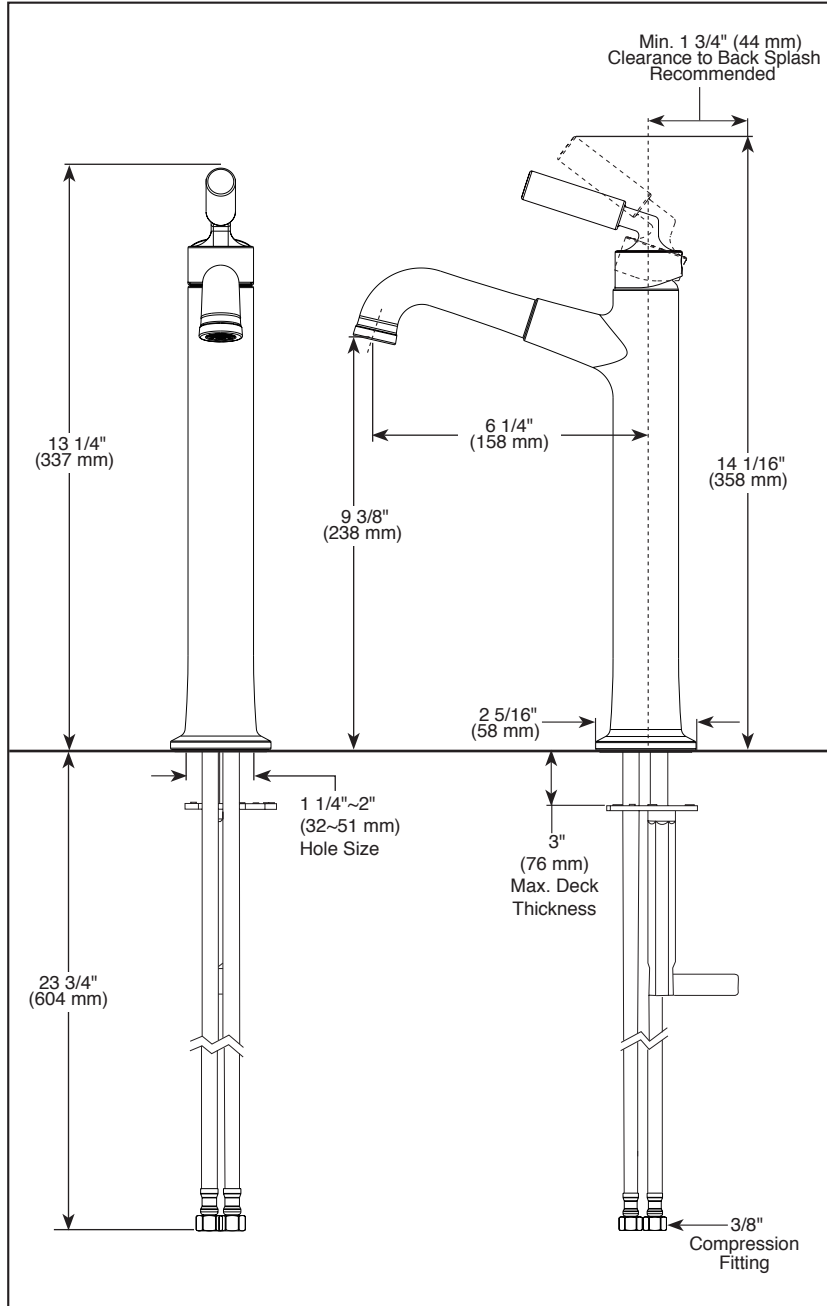

748LF-▲

Submitted Model No.: _____

Specific Features: _____

▲ Designate Proper Finish Suffix

see what Delta can do™

BATHROOM FAUCET

- Bowery™ Collection
- Single Handle Deck Mount

STANDARD SPECIFICATIONS:

- Maximum flow rate 1.2 gpm @ 60 psi, 4.5 L/min @ 414 kPa.
- 1 hole mount.
- Solid brass fabricated body.
- 1 1/4" minimum - 2" maximum hole size.
- Diamond coated ceramic cartridge.
- Handle motion "Euro Style".
- Polymer braided flexible supply hoses with 3/8" compression fitting - 23 3/4" (604 mm) long.
- Must order drain separately.

DSP-L-748LF Rev. A

Delta Faucet Company

55 E. 111th Street, Indianapolis, Indiana 46280
 350 South Edgeware Road, St. Thomas, Ontario Canada N5P 4L1
 © 2018 Delta Faucet Company