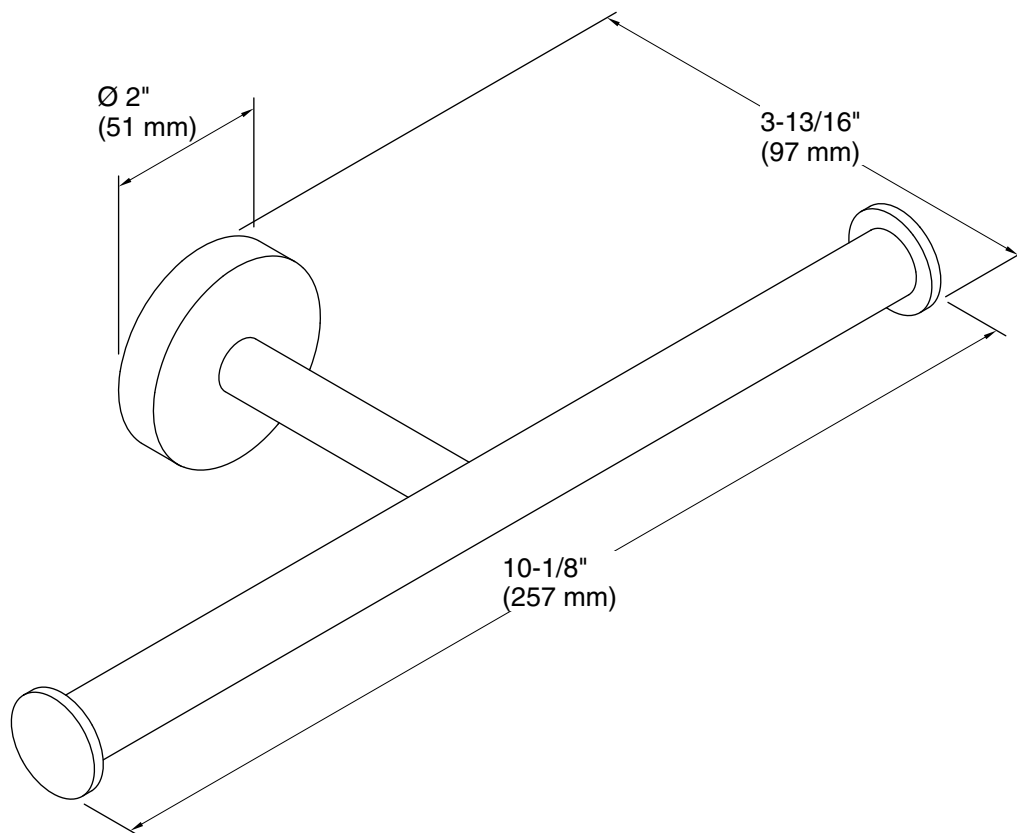

Color	Code	Description
	CP	Polished Chrome
	BN	Vibrant® Brushed Nickel

Technical Information

All product dimensions are nominal.

Material: Zinc

Notes

Install this product according to the installation instructions.