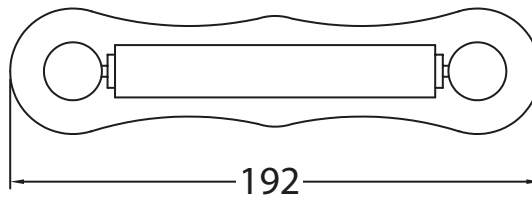

Catchpole & Rye

Saracens Dairy,
Pluckley,
Kent. U.K.
TN27 0SA.
TEL: +44 (0)1233 840840
EMAIL: info@catchpoleandrye.com

Product Range:
Accessories

Product Name:
The Empire Lavatory Paper Holder

DIMENSIONAL DATA SHEET DATE: AUGUST 2018

NOTES:
DIMENSIONS IN MILLIMETRES.
WHILST EVERY EFFORT IS MADE TO ENSURE THE ACCURACY OF THESE DATA SHEETS THEY ARE SUBJECT TO CHANGE WITHOUT NOTICE AS PART OF THE COMPANY'S PRODUCT DEVELOPMENT PROCESS.