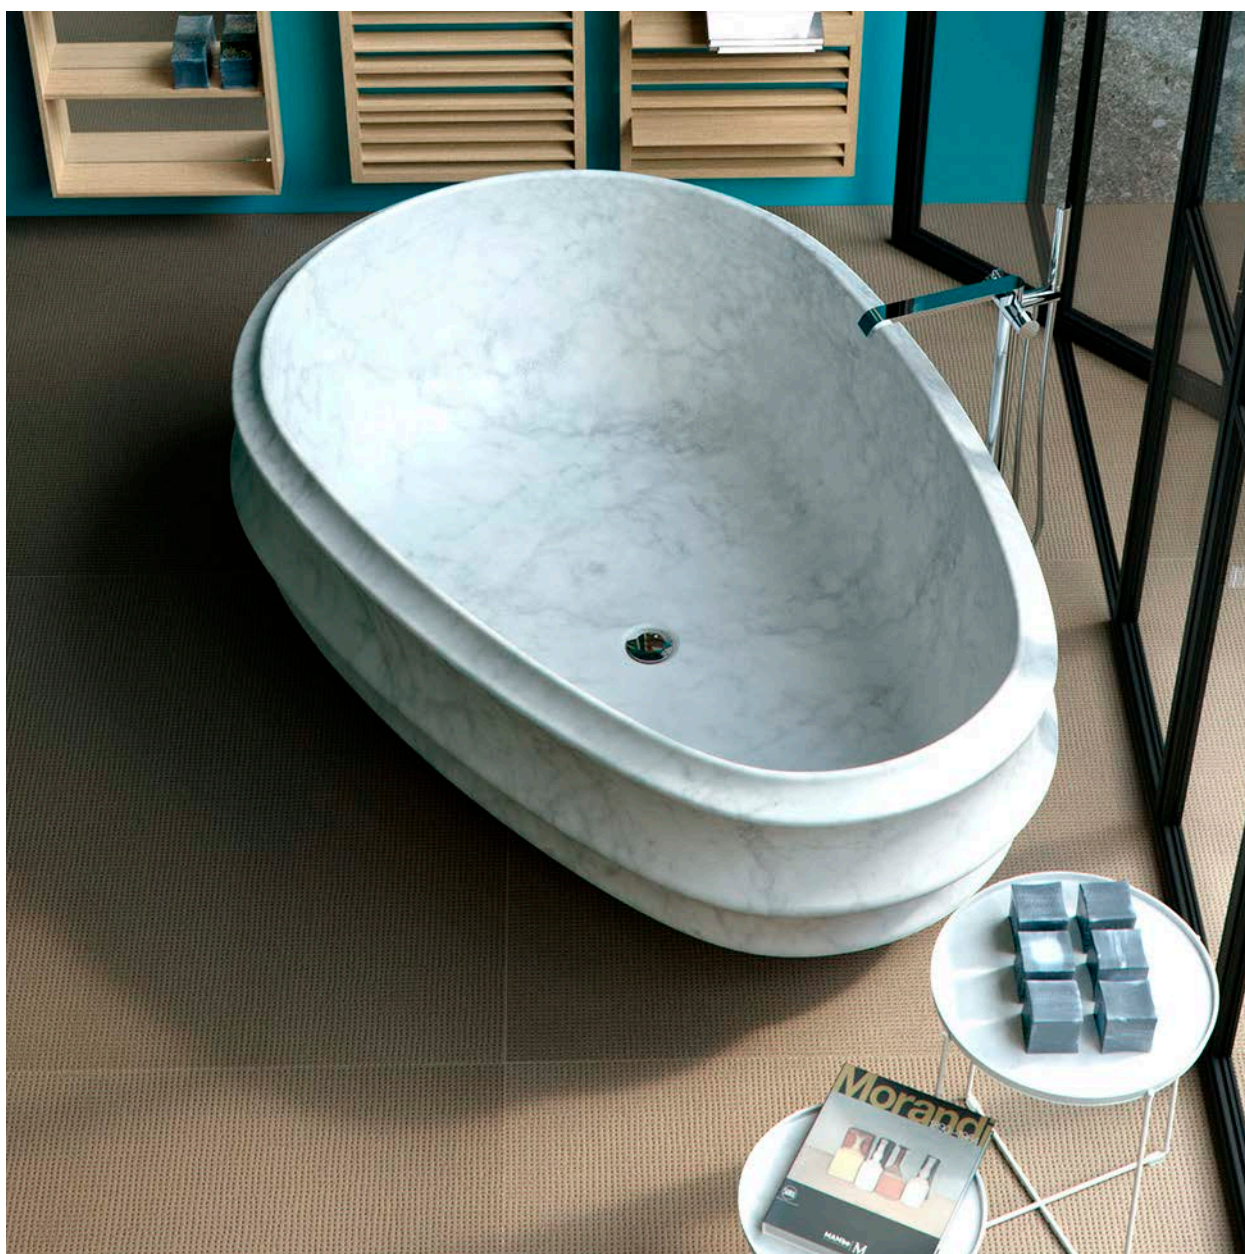

## BURLESQUE OVALOIDE

DESIGN GIORGIO SILLA

## BURLESQUE OVALOIDE

art. BURLESQUE VCP 02

Vasca centro stanza in PIETRA, ricavata da un unico massello, completa di piletta.

Free-standing bathtub in stone, obtained from a single excavated solid, plug included.