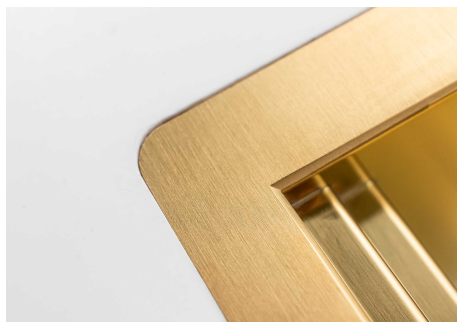

- Built-in cut out for FTS - Foratura per installazione FTS

GALLERY