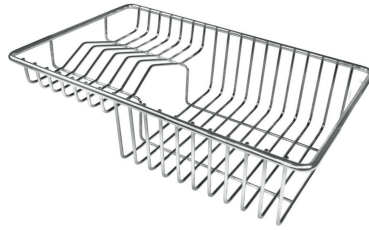

TECHNICAL DATA

- Built-in cut out for FTS - Foratura per installazione FTS

GALLERY

EQUIPMENT

Black grid Milanello 8100 602

Space Push Gold automatic waste fitting 8407 121

OPTIONAL ACCESSORIES

Glass chopping board 8633 300

HPDE Chopping board 8657 001

HPDE Twin chopping board 8644 101

Iroko-wood twin chopping board 8644 004

Stainless steel colander 8154 000

Stainless steel perforated tray 8156 000

Stainless steel plate rack 8100 154

Stainless steel plate rack 8100 303

Stainless steel Plate rack 8100 306

Walnut-wood chopping board 8642 003

Graters kit with ring-holder and food collection tray 8159 101

Stainless steel perforated tray 8151 000