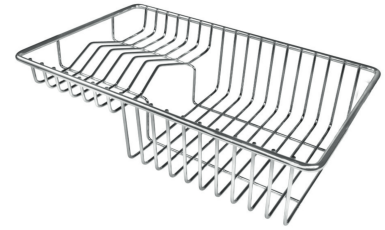

Stainless steel Plate rack 8100 306