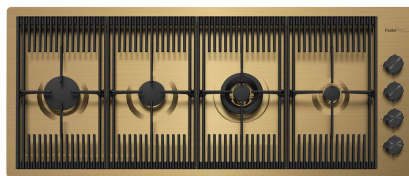

Cooker hob Milanello Gold - 7681 009