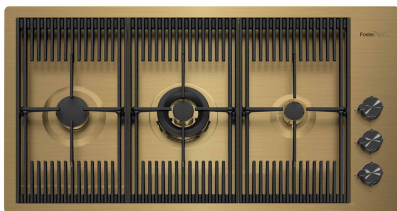

RECOMMENDED PAIRINGS

Cooker hob Milanello Gold - 7680 009