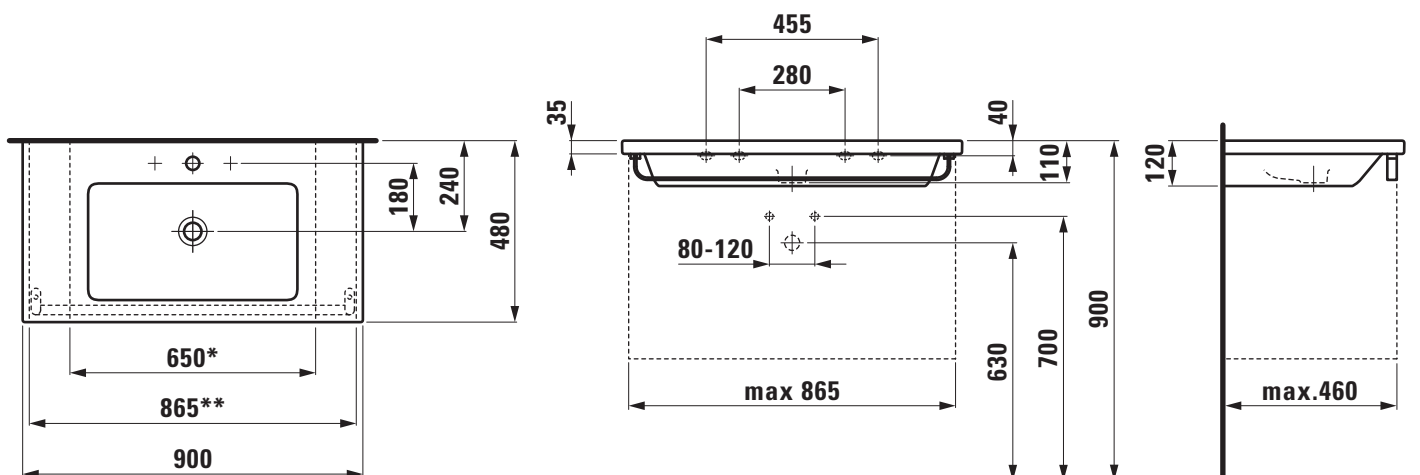

TECHNICAL DRAWINGS / S 1 : 20

* = minimum measure for cutting / ** = minimum measure for cutting with towel rail