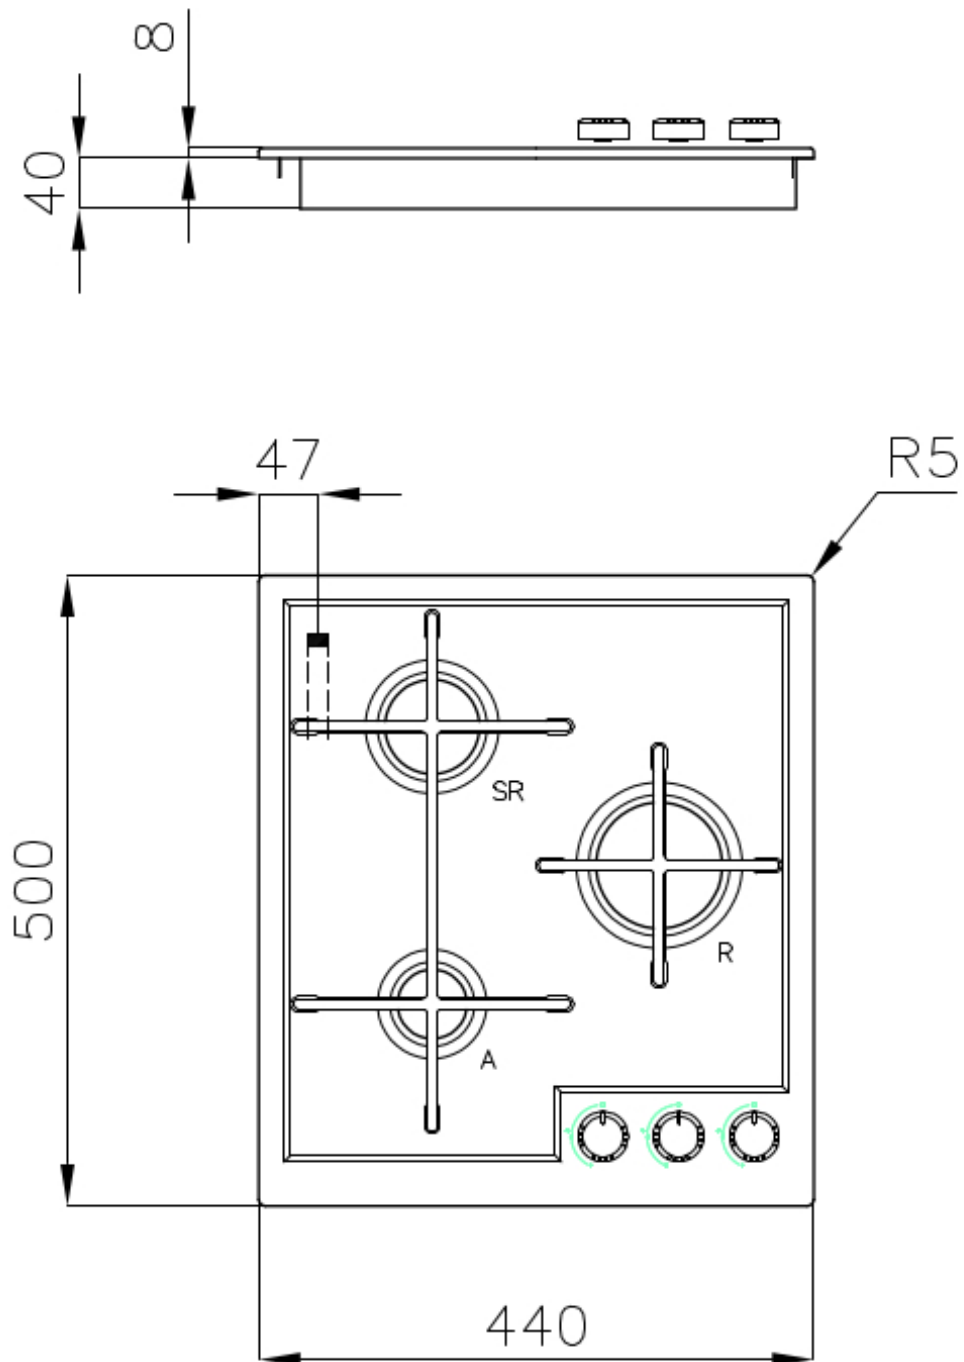

TECHNICAL DATA