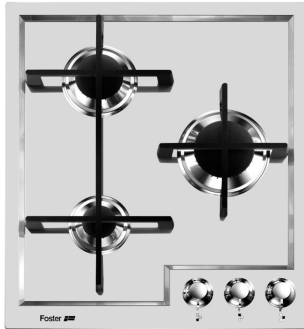

Cooker hob Veronika 7063 052

Cooker hobs

Code: 7063 052

DETAILS

Supply 220-240 V; 50.60 Hz

Edge/Installation Type Standard (8 mm Edge)

Dimensions 440x500 mm

Base size 44cm

Heating element three burners

Built-in hole 420x480 mm

Grids Cast iron grids and enamelled burner covers

Material/Finish Foster-brushed finish AISI 304 stainless steel

Total power 5.850 W

Auxiliary 1.100 W

FEATURES

Cast iron grids Cast-iron is the ideal material for an hob grid, this due to the manifold properties characterising it: high heat capacity that improves cooking performance; high weight and stability that improve safety; sturdiness that preserves the hob's original aspect over time; easy cleaning.