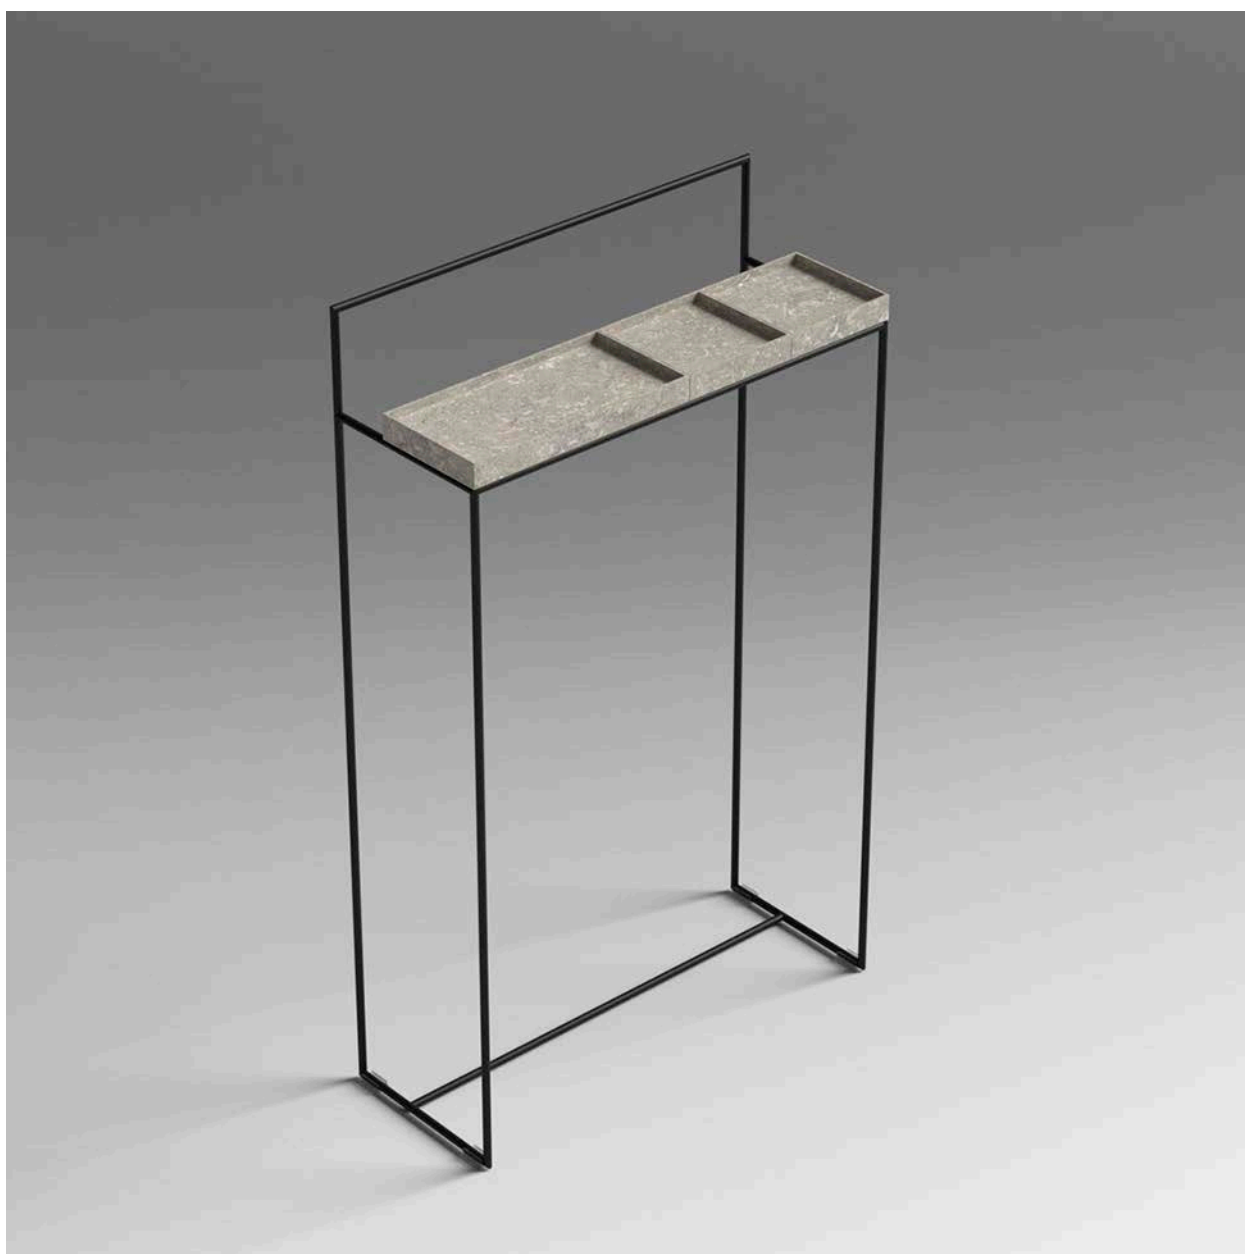

HOLD / TERRA
DESIGN GIORGIO SILLA

HOLD / TERRA

art. HOLD 04 - S/B/N

Porta asciugamani a terra con vassoi in pietra o ASTONE®, disponibile con struttura in ACCIAIO SATINATO (S), BIANCO OPACO (B), NERO OPACO (N), (specificare finitura al momento dell'ordine).

Towel rack with trays in stone or ASTONE®, the structure is available in satin steel (S), matt white (B) and matt black (N) finishes.

art. HOLD 04-A - art. HOLD 04-P