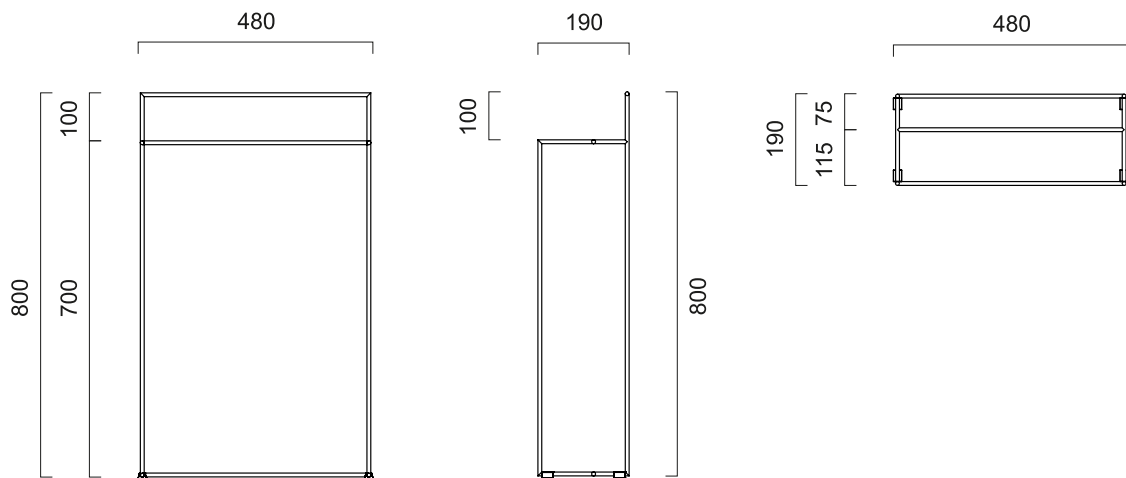

HOLD / TERRA
DESIGN GIORGIO SILLA

HOLD / TERRA

art. HOLD 04 - S/B/N

Porta asciugamani a terra con vassoi in pietra o ASTONE®, disponibile con struttura in ACCIAIO SATINATO (S), BIANCO OPACO (B), NERO OPACO (N), (specificare finitura al momento dell'ordine).

Towel rack with trays in stone or ASTONE®, the structure is available in satin steel (S), matt white (B) and matt black (N) finishes.

art. HOLD 04-A - art. HOLD 04-P