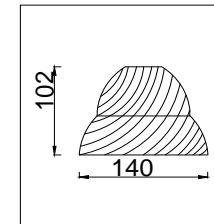

FREYA
TRADITION OF QUALITY

Instruction

FR2013CL-05N

5 x E27 (60W)

Model: FR2013CL-05N

Series: Berta

Ceiling Lamps