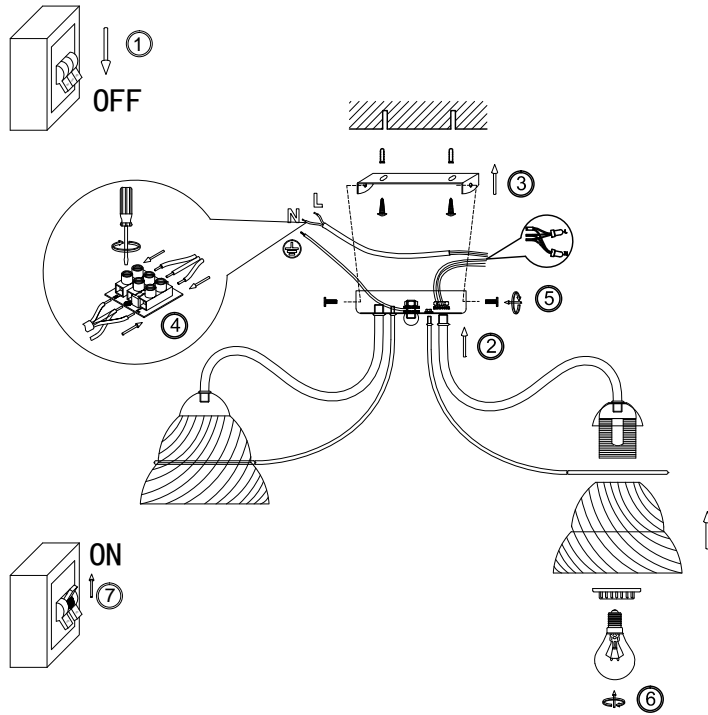

FREYA
TRADITION OF QUALITY

Instruction

FR2013CL-05N

5 x E27 (60W)

Model: FR2013CL-05N

Series: Berta

Ceiling Lamps