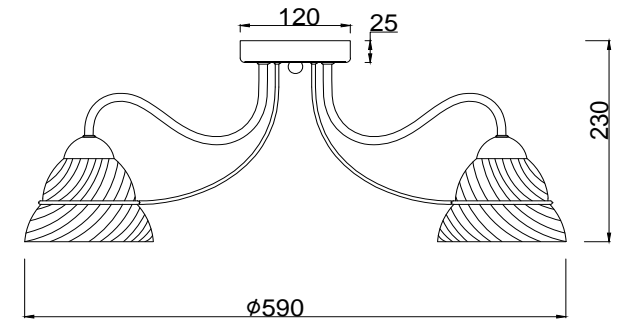

FREYA
TRADITION OF QUALITY

Instruction

FR2013CL-05N

5 x E27 (60W)

Model: FR2013CL-05N

Series: Berta

Ceiling Lamps