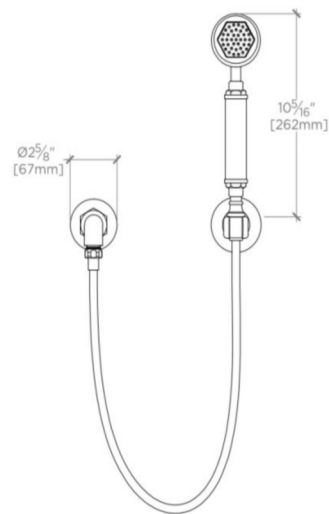

## REGULATOR

RGHS01

Regulator Handshower on Hook with Black Handle

SHOWN IN NICKEL

### TECHNICAL DETAILS

Adjustable versus Fixed Spray: Fixed  
Escutcheon Primary Material: Brass  
Fittings Hole Diameter: 1"  
Flow Restriction Options: 2.5, 2.2, 2.0, 1.75, 1.5, 0.92  
Handshower / Spray Hose Length: 59"  
Depth / Width: 5 11/16"  
Height: 12 1/8"  
Inlet Connection Size: 1/2"  
Inlet Connection Type: Female NPT  
Length: 2 5/8"  
Primary Material: Brass  
Suggested Application: Bath  
Water Pressure Maximum: 85.0 psi  
Water Pressure Minimum: 20.0 psi  
Water Pressure Recommended: 45.0 psi

### PRODUCT FEATURES

Features a supply elbow with separate hook to hold the handshower.

Features anti-drip technology

Stocked in Nickel, Chrome and Unlacquered Brass

Stocked in 2.5gpm (9.5 L/min) and 1.75gpm (6.6 L/min). State of California requires 1.75gpm (6.6 L/min) to comply with their water conservation requirements. Other flow options are available to order, contact your sales associate or call 1 (800) 899-6757 for details.

## REGULATOR

RGHS01

Regulator Handshower on Hook with Black Handle

TOP VIEW

SCALE:  $\frac{1}{2}$ "=1'-0"

FRONT VIEW

SCALE:  $\frac{1}{2}$ "=1'-0"

SIDE VIEW