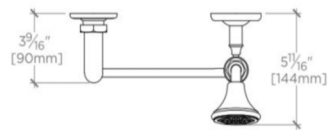

### TECHNICAL DETAILS

Adjustable versus Fixed Spray: Fixed  
Escutcheon Primary Material: Brass  
Fittings Hole Diameter: 1"  
Flow Restriction Options: 2.5, 2.2, 2.0, 1.75, 1.5, 0.92  
Handshower / Spray Hose Length: 59"  
Depth / Width: 5 11/16"  
Height: 12 1/8"  
Inlet Connection Size: 1/2"  
Inlet Connection Type: Female NPT  
Length: 2 5/8"  
Primary Material: Brass  
Suggested Application: Bath  
Water Pressure Maximum: 85.0 psi  
Water Pressure Minimum: 20.0 psi  
Water Pressure Recommended: 45.0 psi

### PRODUCT FEATURES

Features a supply elbow with separate hook to hold the handshower.

Features anti-drip technology

Stocked in Nickel, Chrome and Unlacquered Brass

Stocked in 2.5gpm (9.5 L/min) and 1.75gpm (6.6 L/min). State of California requires 1.75gpm (6.6 L/min) to comply with their water conservation requirements. Other flow options are available to order, contact your sales associate or call 1 (800) 899-6757 for details.

## REGULATOR

RGHS01

Regulator Handshower on Hook with Black Handle

TOP VIEW

SCALE:  $\frac{1}{2}$ "=1'-0"

FRONT VIEW

SCALE:  $\frac{1}{2}$ "=1'-0"

SIDE VIEW