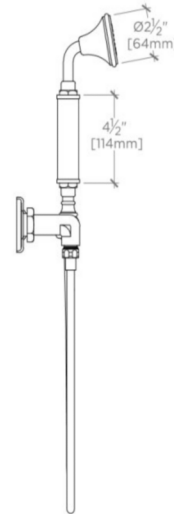

### TECHNICAL DETAILS

Adjustable versus Fixed Spray: Fixed  
Escutcheon Primary Material: Brass  
Fittings Hole Diameter: 1"  
Flow Restriction Options: 2.5, 2.2, 2.0, 1.75, 1.5, 0.92  
Handshower / Spray Hose Length: 59"  
Depth / Width: 5 11/16"  
Height: 12 1/8"  
Inlet Connection Size: 1/2"  
Inlet Connection Type: Female NPT  
Length: 2 5/8"  
Primary Material: Brass  
Suggested Application: Bath  
Water Pressure Maximum: 85.0 psi  
Water Pressure Minimum: 20.0 psi  
Water Pressure Recommended: 45.0 psi

### PRODUCT FEATURES

Features a supply elbow with separate hook to hold the handshower.

Features anti-drip technology

Stocked in Nickel, Chrome and Unlacquered Brass

Stocked in 2.5gpm (9.5 L/min) and 1.75gpm (6.6 L/min). State of California requires 1.75gpm (6.6 L/min) to comply with their water conservation requirements. Other flow options are available to order, contact your sales associate or call 1 (800) 899-6757 for details.

## REGULATOR

RGHS01

Regulator Handshower on Hook with Black Handle

TOP VIEW

SCALE:  $\frac{1}{2}$ "=1'-0"

FRONT VIEW

SCALE:  $\frac{1}{2}$ "=1'-0"

SIDE VIEW

SCALE:  $\frac{1}{2}$ "=1'-0"