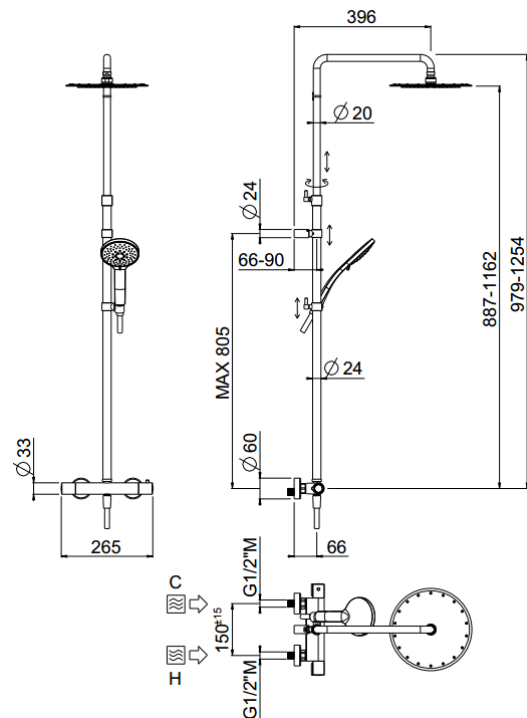

Rigoletto telescopic

Rigoletto telescopic, MySlim shower head
01-1854-N-CR

TECHNICAL INFORMATION

Bridge telescopic shower column including exposed mixer with diverter, turning bar with adjustable mounting. Round ultra-thin shower head, Ø240, non-liming in stainless steel. 3 jets non-liming shower in ABS. Smooth double anti-torsion PVC flexible hose, cm 150. CHROME

Flow rate:
x rubinetto

PICTURE

SPARE PARTS

ORIC035
T°

ORIC032
2 vie / ways

FEATURES

rain jet

central jet

side jet

double anti-torsion

adjustable
telescopic shower
column

TECHNICAL DRAWING

FINISHINGS