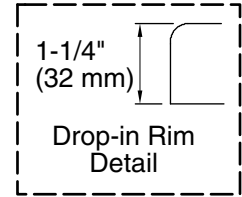

Features

- Oval shape creates a graceful and spacious bathing experience.
- Textured bottom surface.

Material

- Acrylic.

Installation

- Drop-in.

Recommended Products/Accessories

- K-1491 Bath/Whirlpool Pillow
- K-7161-AF 1-1/2" adjustable pop-up drain above- or through-floor
- K-7213 27" Cable Bath Drain
- K-7214 27" Cable Bath Drain
- K-24916 Wireless Music Kit
- K-7265 Clearflo Bath Drain
- K-23726 Drain treatment
- K-23732 Tub & shower cleaner

Color	Code	Description
	0	White
	96	Biscuit
	47	Almond

No change in measurements if connected with drain illustrated. (K-7161-AF)

Technical Information

All product dimensions are nominal.

Installation:	Drop-in
Drain location:	End
Basin area, bottom:	42" x 28" (1067 mm x 711 mm)
Basin area, top:	55" x 40" (1397 mm x 1016 mm)
Weight:	85 lbs (38.6 kg)
Minimum floor load:	41 lbs/ft ² (200.2 kg/m ²)
Water depth:	15-1/2" (394 mm)
Water capacity:	73 gal (276.3 L)
Template:	Drop-in, 1017044-7, required, included

Notes

Measure your actual product for rough-in details. Install this product according to the installation instructions.

The hot water supply should be 70% of the capacity of the bath or greater. Installations will vary.