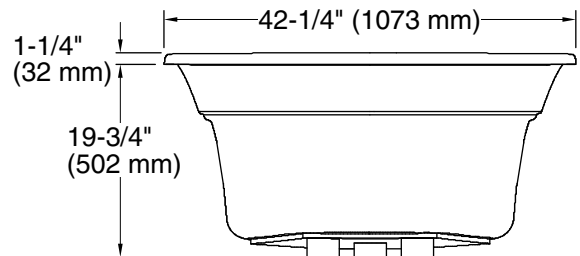

Features

- Oval shape creates a graceful and spacious bathing experience.
- Textured bottom surface.

Material

- Acrylic.

Installation

- Drop-in.

Recommended Products/Accessories

- K-1491 Bath/Whirlpool Pillow
- K-7161-AF 1-1/2" adjustable pop-up drain above- or through-floor
- K-7213 27" Cable Bath Drain
- K-7214 27" Cable Bath Drain
- K-24916 Wireless Music Kit
- K-7265 Clearflo Bath Drain
- K-23726 Drain treatment
- K-23732 Tub & shower cleaner

Color	Code	Description
	0	White
	96	Biscuit
	47	Almond

No change in measurements if connected with drain illustrated. (K-7161-AF)

Technical Information

All product dimensions are nominal.

Installation:	Drop-in
Drain location:	End
Basin area, bottom:	42" x 28" (1067 mm x 711 mm)
Basin area, top:	55" x 40" (1397 mm x 1016 mm)
Weight:	85 lbs (38.6 kg)
Minimum floor load:	41 lbs/ft ² (200.2 kg/m ²)
Water depth:	15-1/2" (394 mm)
Water capacity:	73 gal (276.3 L)
Template:	Drop-in, 1017044-7, required, included

Notes

Measure your actual product for rough-in details. Install this product according to the installation instructions.

The hot water supply should be 70% of the capacity of the bath or greater. Installations will vary.