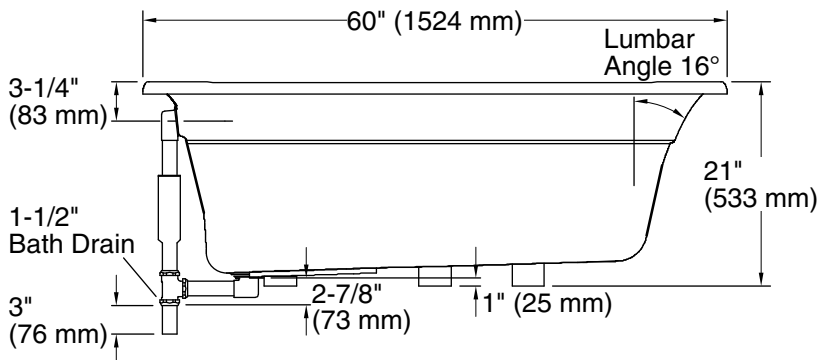

Features

- Oval shape creates a graceful and spacious bathing experience.
- Textured bottom surface.

Material

- Acrylic.

Installation

- Drop-in.

Recommended Products/Accessories

- K-1491 Bath/Whirlpool Pillow
- K-7161-AF 1-1/2" adjustable pop-up drain above- or through-floor
- K-7213 27" Cable Bath Drain
- K-7214 27" Cable Bath Drain
- K-24916 Wireless Music Kit
- K-7265 Clearflo Bath Drain
- K-23726 Drain treatment
- K-23732 Tub & shower cleaner

Color	Code	Description
	0	White
	96	Biscuit
	47	Almond

No change in measurements if connected with drain illustrated. (K-7161-AF)

Technical Information

All product dimensions are nominal.

Installation:	Drop-in
Drain location:	End
Basin area, bottom:	42" x 28" (1067 mm x 711 mm)
Basin area, top:	55" x 40" (1397 mm x 1016 mm)
Weight:	85 lbs (38.6 kg)
Minimum floor load:	41 lbs/ft ² (200.2 kg/m ²)
Water depth:	15-1/2" (394 mm)
Water capacity:	73 gal (276.3 L)
Template:	Drop-in, 1017044-7, required, included

Notes

Measure your actual product for rough-in details. Install this product according to the installation instructions.

The hot water supply should be 70% of the capacity of the bath or greater. Installations will vary.