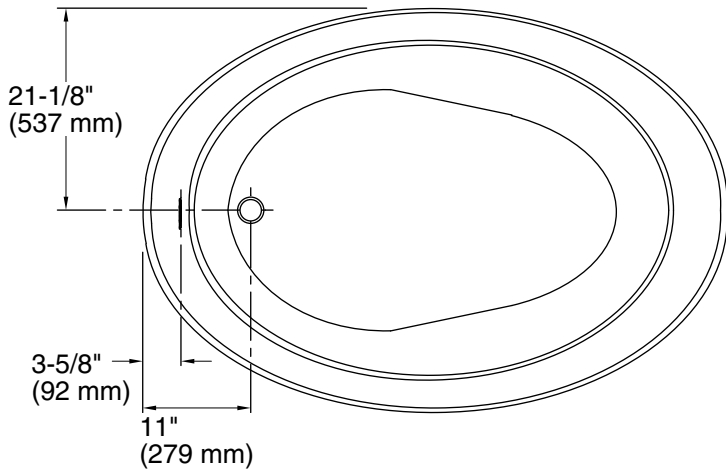

Features

- Oval shape creates a graceful and spacious bathing experience.
- Textured bottom surface.

Material

- Acrylic.

Installation

- Drop-in.

Recommended Products/Accessories

- K-1491 Bath/Whirlpool Pillow
- K-7161-AF 1-1/2" adjustable pop-up drain above- or through-floor
- K-7213 27" Cable Bath Drain
- K-7214 27" Cable Bath Drain
- K-24916 Wireless Music Kit
- K-7265 Clearflo Bath Drain
- K-23726 Drain treatment
- K-23732 Tub & shower cleaner

Color	Code	Description
	0	White
	96	Biscuit
	47	Almond

No change in measurements if connected with drain illustrated. (K-7161-AF)

Technical Information

All product dimensions are nominal.

Installation:	Drop-in
Drain location:	End
Basin area, bottom:	42" x 28" (1067 mm x 711 mm)
Basin area, top:	55" x 40" (1397 mm x 1016 mm)
Weight:	85 lbs (38.6 kg)
Minimum floor load:	41 lbs/ft ² (200.2 kg/m ²)
Water depth:	15-1/2" (394 mm)
Water capacity:	73 gal (276.3 L)
Template:	Drop-in, 1017044-7, required, included

Notes

Measure your actual product for rough-in details. Install this product according to the installation instructions.

The hot water supply should be 70% of the capacity of the bath or greater. Installations will vary.