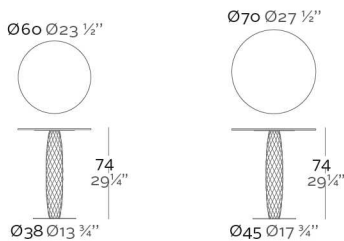

VASES Round Table
VASES Mesa Redonda

REFERENCE*

REFERENCIA*

47073

47073F

47074

47074F

ReferenceX, for example 0000A

ReferenciaX, ejemplo 0000A.

* A: BASIC R: AUTORRIEGO F: LACADO W:LUZ L: LEDS B: FULL WHITE G: GLASS

FINISHES ACABADOS

COLOURS COLORES

BASIC