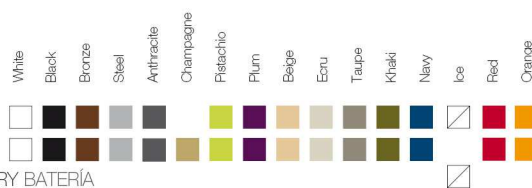

FINISHES ACABADOS

COLOURS COLORES

BASIC, SELF-WATERING / AUTORRIEGO

LACQUERED / LACADO

LIGHT / LUZ, LED RGB, LED DMX, BATTERY BATERIA

FABRIC TEJIDOS

NAUTICAL NÁUTICA

SILVERTEX