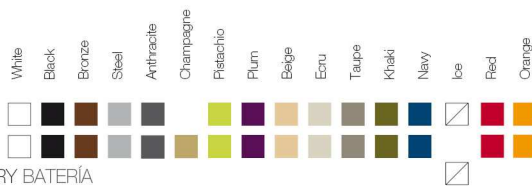

VASES Pot Ø65  
VASES Maceta Ø65

FINISHES ACABADOS

COLOURS COLORES

BASIC, SELF-WATERING / AUTORRIEGO

LACQUERED / LACADO

LIGHT / LUZ, LED RGB, LED DMX, BATTERY BATERIA

Type plug available Tipo de plug disponible