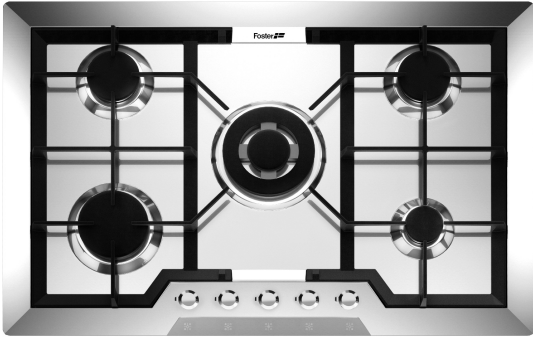

## Cooker hob Elettra 7064 062

Cooker hobs

Code: 7064 062

### DETAILS

Supply 220-240 V; 50.60 Hz

---

Edge/Installation Type Standard (8 mm Edge)

---

Dimensions 760x500 mm

---

Base size 76cm

---

Heating element Five burners

---

Built-in hole 560x480 mm

---

Grids Cast iron grids and enamelled burner covers

---

Material/Finish Foster-brushed finish AISI 304 stainless steel

## FEATURES

**Cast iron grids** Cast-iron is the ideal material for an hob grid, this due to the manifold properties characterising it: high heat capacity that improves cooking performance; high weight and stability that improve safety; sturdiness that preserves the hob's original aspect over time; easy cleaning.