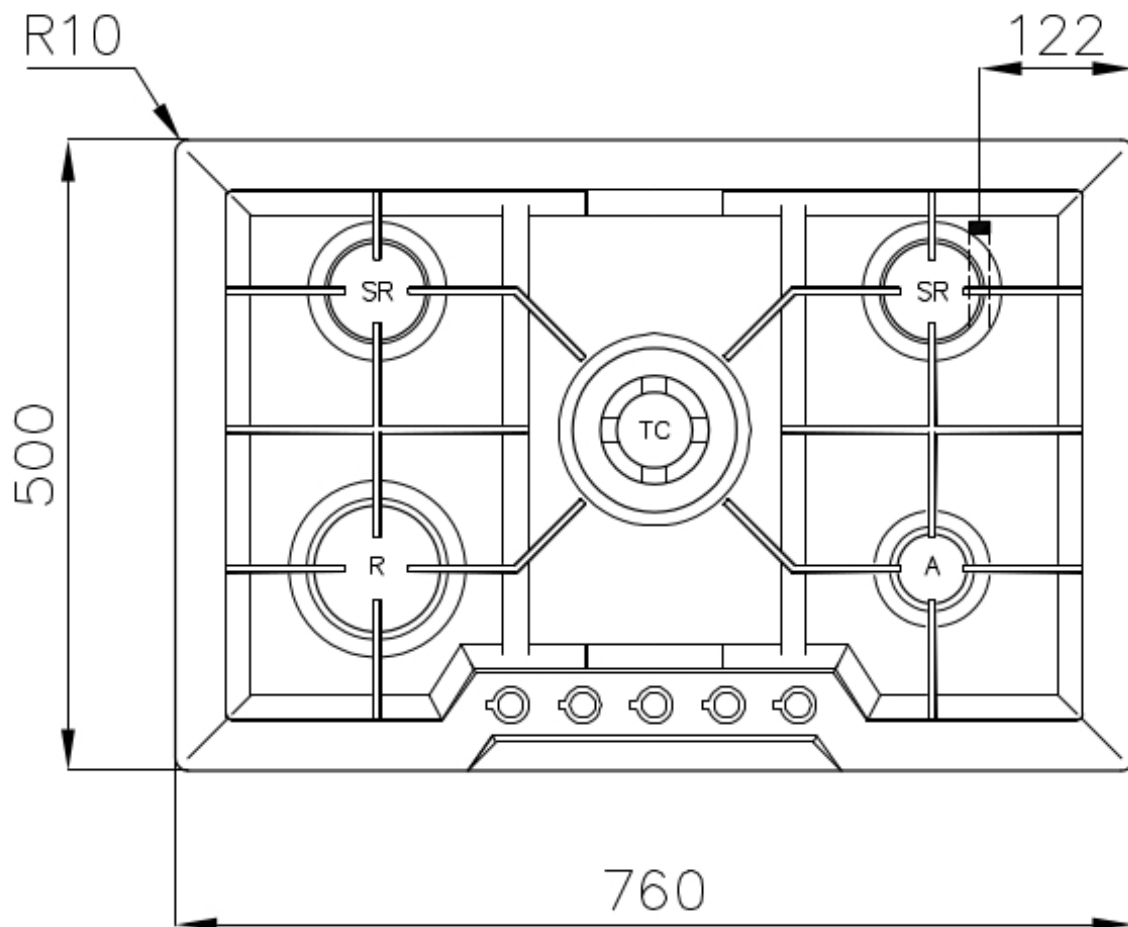

Narrow cut-out

These 5 burners products for standard built-in installation require a cut-out of only 56 cm, i.e. less than their nominal width. This makes them an interesting alternative for 60 cm models, which usually require the same cut-out.

TECHNICAL DATA