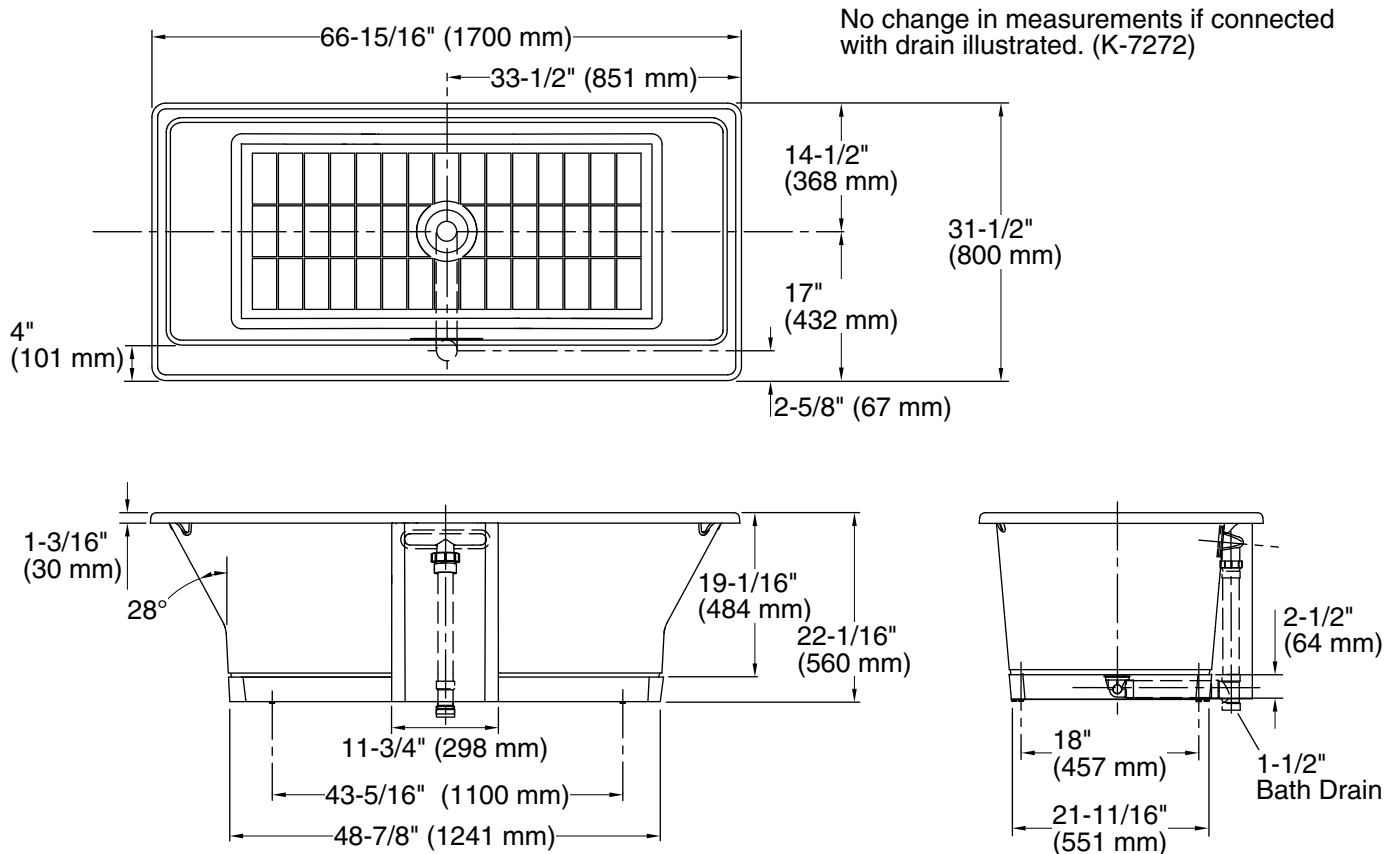

Technical Information

All product dimensions are nominal.

Installation:	Freestanding
Drain location:	Center
Basin area, bottom:	49" x 22" (1245 mm x 559 mm)
Basin area, top:	62-1/2" x 24-3/4" (1588 mm x 629 mm)
Weight:	365 lbs (165.6 kg)
Minimum floor load:	70 lbs/ft² (341.8 kg/m²)
Water depth:	15-1/4" (387 mm)
Water capacity:	75 gal (283.9 L)

Notes

Measure your actual product for rough-in details. Install this product according to the installation instructions. The hot water supply should be 70% of the capacity of the bath or greater. Installations will vary.