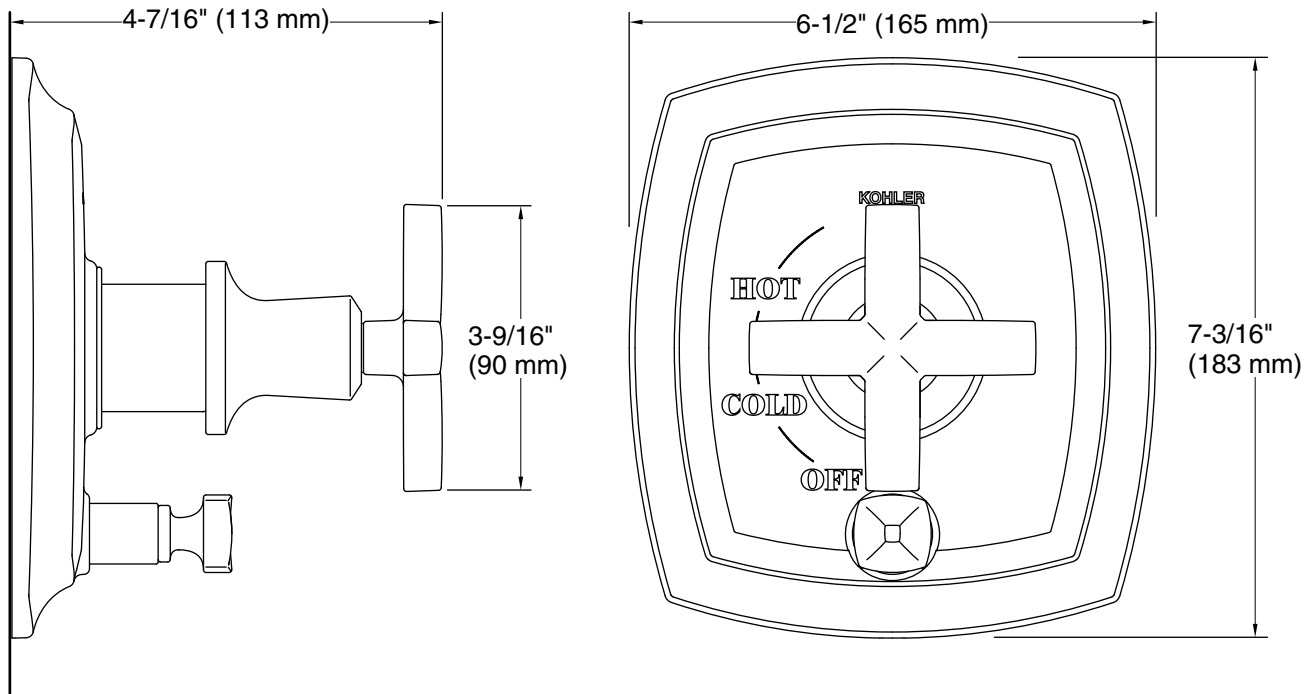

Technical Information

All product dimensions are nominal.

Notes

Install this product according to the installation instructions.

Avoid cross-flow conditions. Do not install shut-off device on either valve outlet.

Install straight pipe or tube drop of 7" (178 mm) to 18" (457 mm) with single elbow between the valve and wall-mount spout.

ADA compliant when installed to the specific requirements of these regulations.