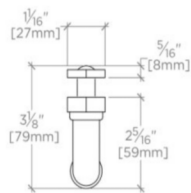

REGULATOR

Regulator 8" Single-sided Shower Door Pull

RGHW08

TECHNICAL DETAILS

Hardware Primary Material: Solid Brass
Hardware Shape: Pull
Depth / Width: 3 1/8"
Length: 9 1/4"
Primary Material: Brass

INSPIRATION

REGULATOR

RGHW08

Regulator 8" Single-sided Shower Door Pull

TOP VIEW SCALE: 3"=1'-0"

ISO VIEW SCALE: 3"=1'-0"

FRONT VIEW SCALE: 3"=1'-0"

SIDE VIEW SCALE: 3"=1'-0"