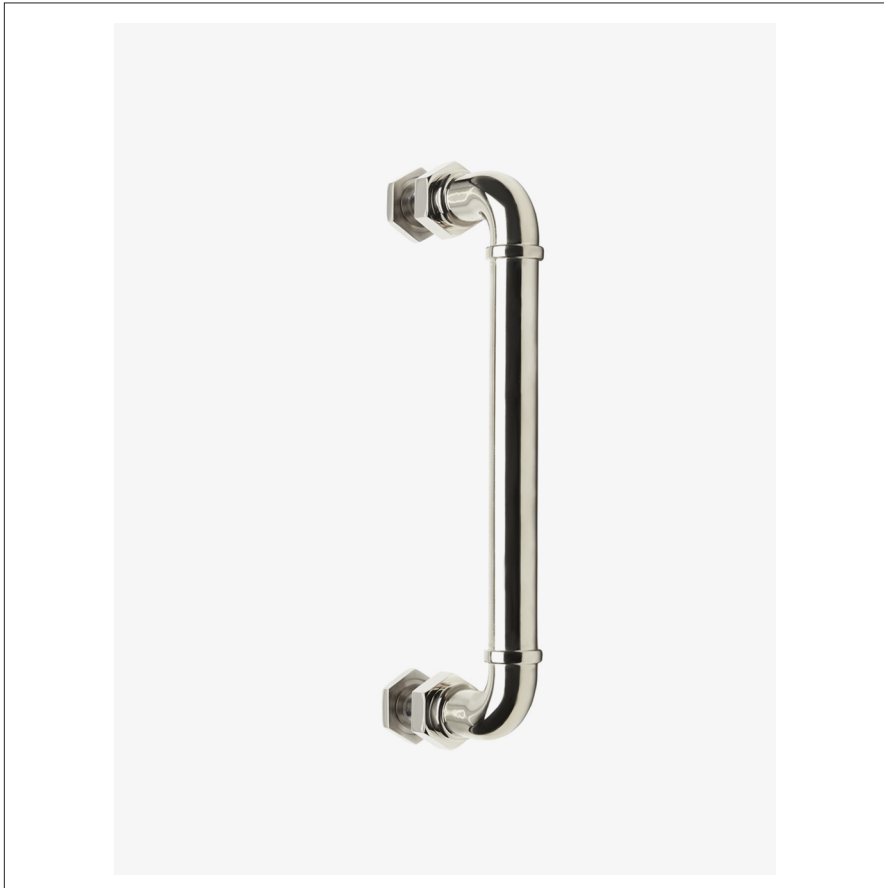

REGULATOR

Regulator 8" Single-sided Shower Door Pull

RGHW08

TECHNICAL DETAILS

Hardware Primary Material: Solid Brass
Hardware Shape: Pull
Depth / Width: 3 1/8"
Length: 9 1/4"
Primary Material: Brass

INSPIRATION

A play on industrial controls from the early 1900s, when pride was lavished on parts. Translated to handcrafted, fittings project rugged beauty through powerful, detailed shapes.

PRODUCT FEATURES

Solid Brass
Made in USA

REGULATOR

RGHW08

Regulator 8" Single-sided Shower Door Pull

TOP VIEW SCALE: 3"=1'-0"

ISO VIEW SCALE: 3"=1'-0"

FRONT VIEW SCALE: 3"=1'-0"

SIDE VIEW SCALE: 3"=1'-0"