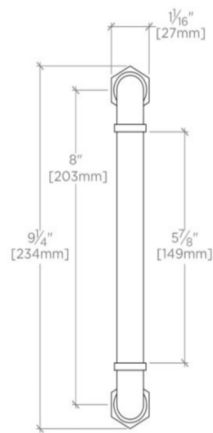

REGULATOR

Regulator 8" Single-sided Shower Door Pull

RGHW08

TECHNICAL DETAILS

Hardware Primary Material: Solid Brass
Hardware Shape: Pull
Depth / Width: 3 1/8"
Length: 9 1/4"
Primary Material: Brass

INSPIRATION

REGULATOR

RGHW08

Regulator 8" Single-sided Shower Door Pull

TOP VIEW SCALE: 3"=1'-0"

ISO VIEW SCALE: 3"=1'-0"

FRONT VIEW SCALE: 3"=1'-0"

SIDE VIEW SCALE: 3"=1'-0"