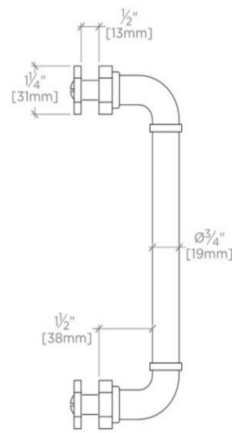

REGULATOR

Regulator 8" Single-sided Shower Door Pull

RGHW08

TECHNICAL DETAILS

Hardware Primary Material: Solid Brass
Hardware Shape: Pull
Depth / Width: 3 1/8"
Length: 9 1/4"
Primary Material: Brass

INSPIRATION

REGULATOR

RGHW08

Regulator 8" Single-sided Shower Door Pull

TOP VIEW SCALE: 3"=1'-0"

ISO VIEW SCALE: 3"=1'-0"

FRONT VIEW SCALE: 3"=1'-0"

SIDE VIEW SCALE: 3"=1'-0"