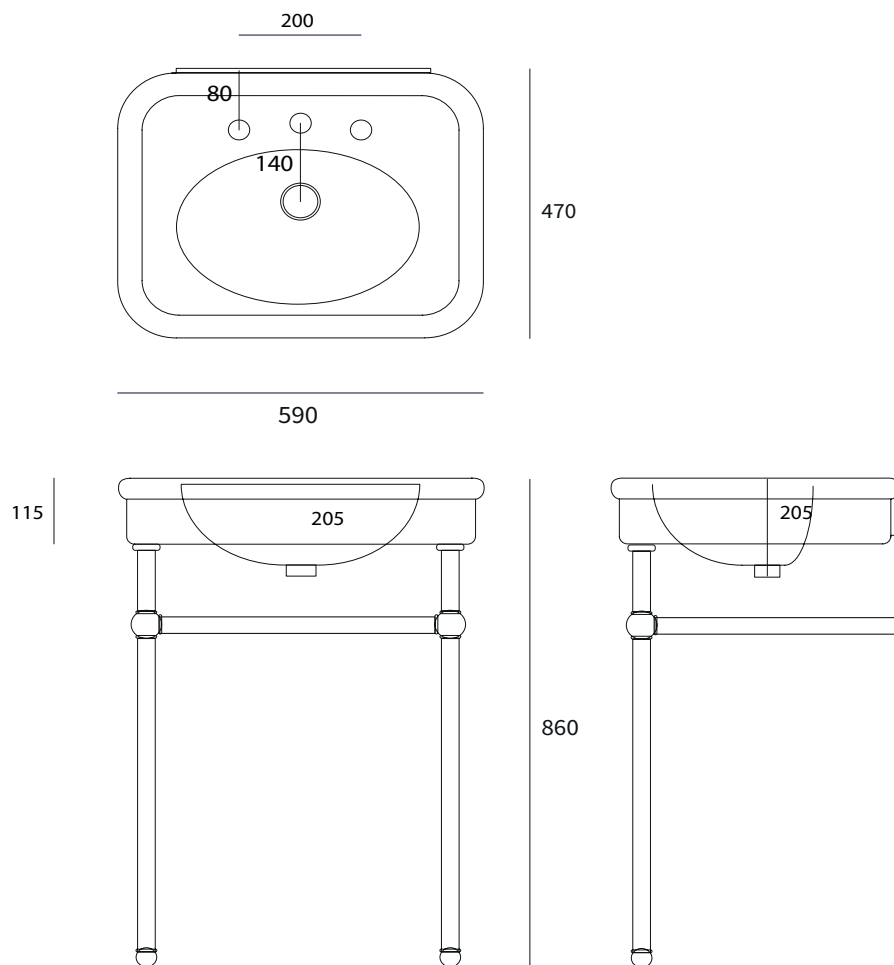

# SMALL ROCKWELL BASIN ON A FRAME

The Rockwell basin is available in two different sizes; small and large. It is shown here on a frame but is also available on a pedestal.

THE  
WATER/  
MONOPOLY

10/14 Lonsdale Road, London, NW6 6RD  
+44 (0)20 7624 2636 [thewatermonopoly.com](http://thewatermonopoly.com)