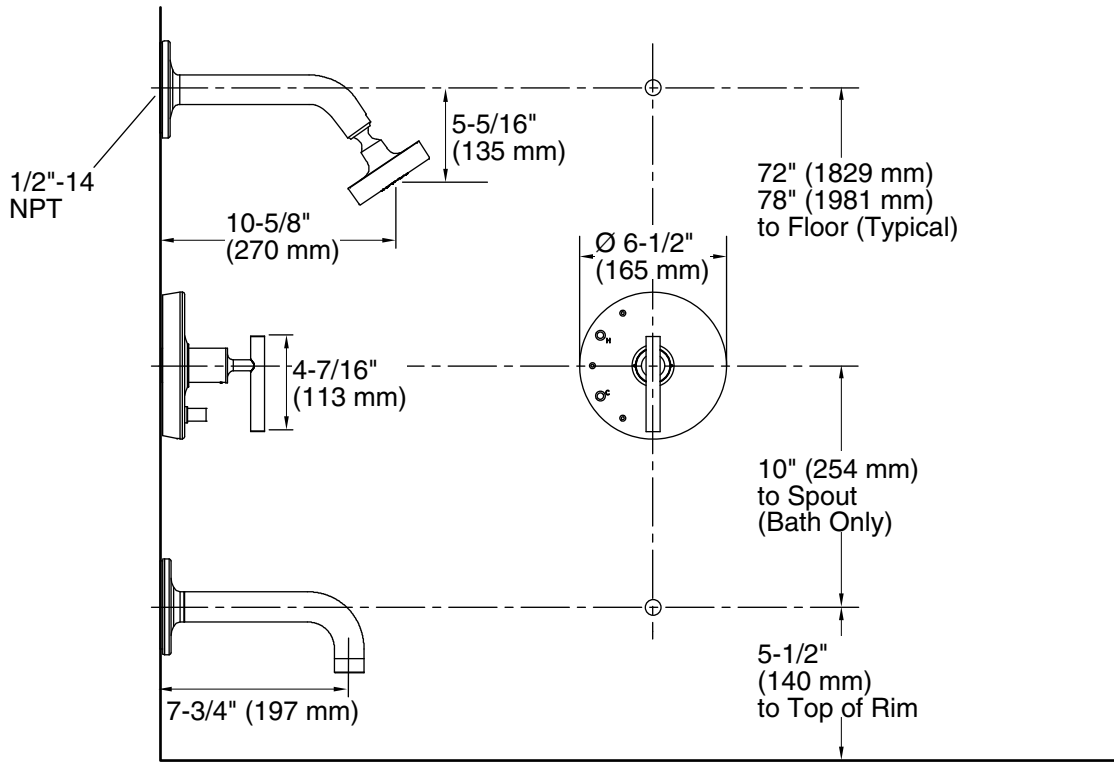

**Technical Information**

All product dimensions are nominal.

Drain included: No

**Showerhead/Body Spray:**

Rated maximum flow: 2.5 gal/min (9.5 l/min)

Pressure: 80 psi (5.5 bar)

**Notes**

Install this product according to the installation guide.