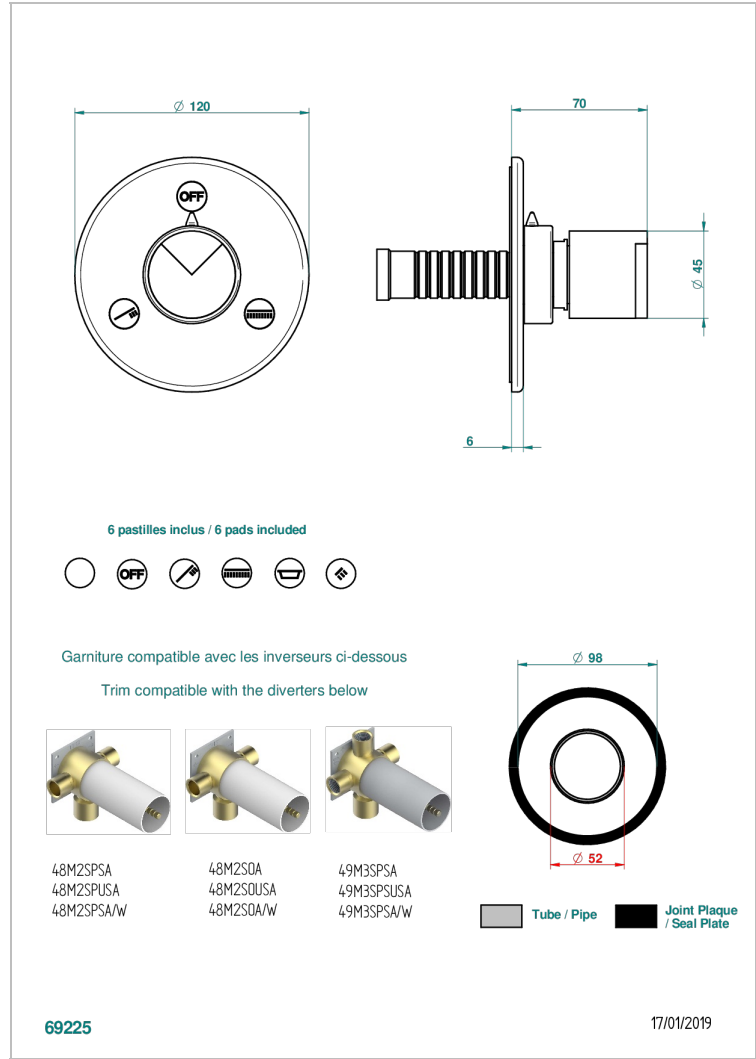

# LE 9 HOWLITE

G2H-48M2SB

Trim for wall mounted diverter, 2 ways - ref. 48M2 and 3 ways - ref. 49M3

THG<sup>®</sup>  
PARIS

## ХАРАКТЕРИСТИКИ

- Le 9 Howlite
- Trim for wall mounted diverter, 2 ways - ref. 48M2 and 3 ways - ref. 49M3

## СВЯЗАННЫЕ ТОВАРНЫЕ ПОЗИЦИИ

- Ref. G00-48M2SOA Wall mounted 3-way diverter with ceramic cartridge for concealed installation- 1 inlet 3/4" and 2 outlets 1/2" without stop position, without trim
- Ref. G00-48M2SPSA Wall mounted 3-way diverter with ceramic cartridge for concealed installation, 1 inlet 3/4" and 2 outlets 1/2" with stop position, without trim
- Ref. G00-49M3SPSA Wall mounted 4-way diverter with ceramic cartridge for concealed installation- 1 inlet 3/4" and 3 outlets 1/2" with stop position, without trim