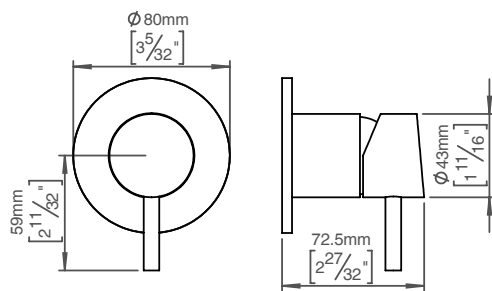

## Qtoo collection

**Product** Control 43, rose Ø80, satin finish.

**Tender text** QTOO collection, control for wall mounted mixer rose diameter 3 5/32"-80mm. Manufactured in the highest quality marine grade, AISI 316 stainless steel, protecting against high levels of corrosion. 20 year warranty.

**Product specification** Spout diameter: Ø80mm - 3 5/32"  
Material: Marine grade AISI 316 stainless steel  
[20-year warranty \(5 years for coated items\)](#)