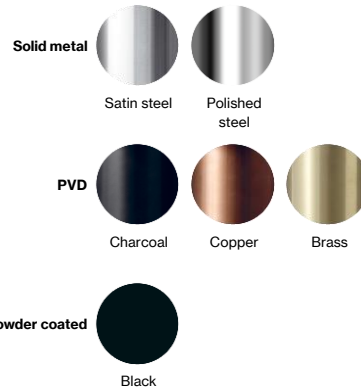

## Qtoo collection

**Product** Control 43, rose Ø80, satin finish.

**Tender text** QTOO collection, control for wall mounted mixer rose diameter 3 5/32"-80mm. Manufactured in the highest quality marine grade, AISI 316 stainless steel, protecting against high levels of corrosion. 20 year warranty.

**Product specification** Spout diameter: Ø80mm - 3 5/32"  
Material: Marine grade AISI 316 stainless steel  
[20-year warranty \(5 years for coated items\)](#)

### Available finishes