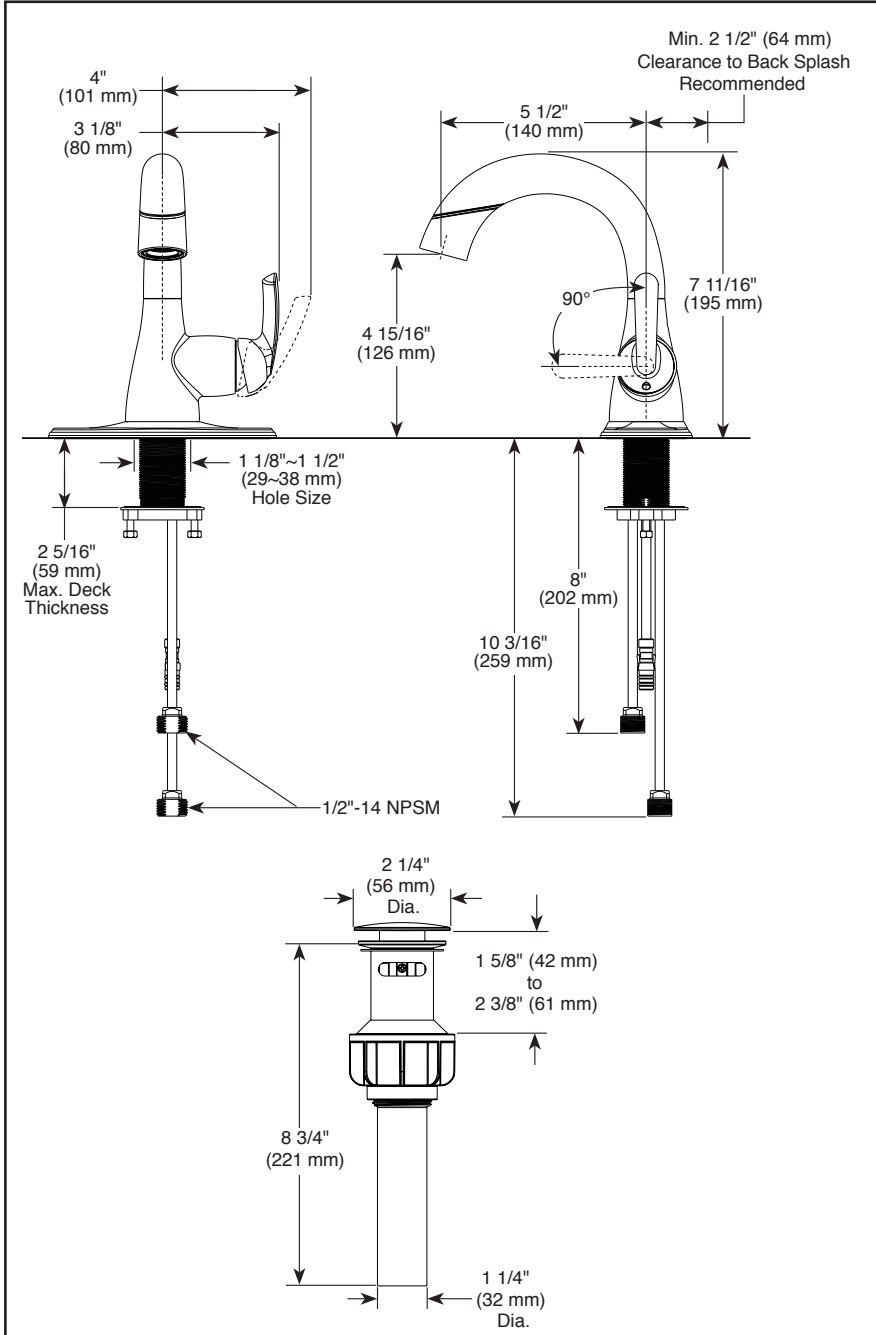

Submitted Model No.: \_\_\_\_\_

Specific Features: \_\_\_\_\_

▲ Designate proper finish suffix

Delta reserves the right (1) to make changes in specifications and materials, and (2) to change or discontinue models, both without notice or obligation. Dimensions are for reference only. See current full-line price book or [www.deltafaucet.com](http://www.deltafaucet.com) for finish options and product availability.

## BATHROOM FAUCET

- Broadmoor™ Collection
- Single Handle Deck Mount Pull-Down

### STANDARD SPECIFICATIONS:

- Maximum flow rate 1.2 gpm @ 60 psi, 4.5 L/min @ 414 kPa
- One or three hole mount (escutcheon optional, included)
- Control mechanism is replaceable cartridge with ceramic plates
- Dual integral check valves in sprayer connection
- Model has push pop-up with overflow
- 1/2"-14 NPSM threaded male inlets