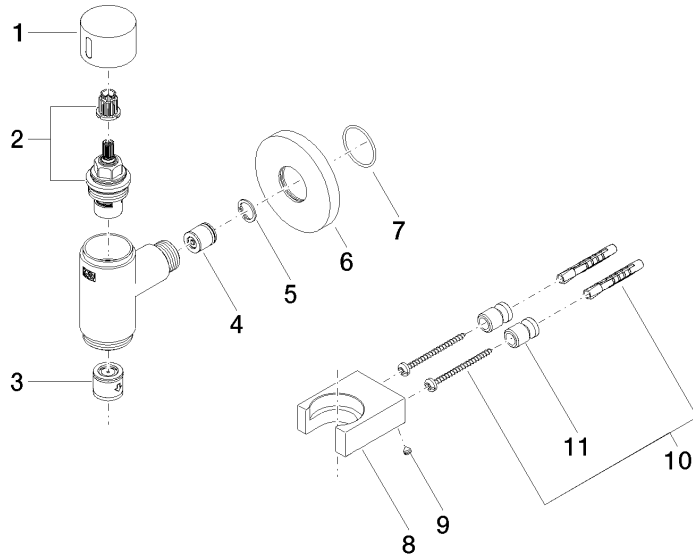

**WATER TUBE Kneipp wall elbow with hose holder with individual rosettes -
Brushed Champagne (22kt Gold)**

LULU

27 823 979

Fits: LULU, MADISON, TARA, LISSÉ, VAIA,
META

- LAMINAR FLOW, max. flow rate 15 l/min (at 3 bar)
- with volume control
- rosette Ø 60 mm
- holder for Kneipp hose
- 1/2" wall elbow
- without hose

**WATER TUBE Kneipp wall elbow with hose holder with individual rosettes -
Brushed Champagne (22kt Gold)**

LULU

27 823 979
mm [inches]

Flow rate chart

WATER TUBE Kneipp wall elbow with hose holder with individual rosettes -
Brushed Champagne (22kt Gold)

27 823 979

Product version from 10/1/2023

Parts for other
finishes can be found
here: [Chrome](#)

WATER TUBE Kneipp wall elbow with hose holder with individual rosettes -
Brushed Champagne (22kt Gold)

LULU