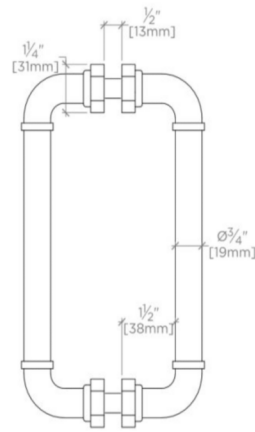

## REGULATOR

RGHW88

Regulator 8" Back-to-Back Shower Door Pull

### TECHNICAL DETAILS

Hardware Primary Material: Solid Brass  
Hardware Shape: Pull  
Depth / Width: 1 1/16"  
Length: 9 1/4"  
Primary Material: Brass

## REGULATOR

RGHW88

Regulator 8" Back-to-Back Shower Door Pull

TOP VIEW SCALE: 3"=1'-0"

ISO VIEW SCALE: 3"=1'-0"

FRONT VIEW SCALE: 3"=1'-0"

SIDE VIEW SCALE: 3"=1'-0"