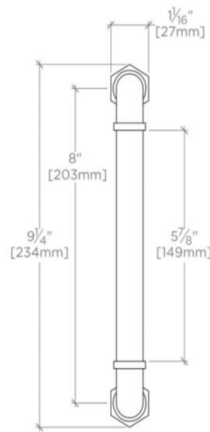

## REGULATOR

RGHW88

Regulator 8" Back-to-Back Shower Door Pull

### TECHNICAL DETAILS

Hardware Primary Material: Solid Brass  
Hardware Shape: Pull  
Depth / Width: 1 1/16"  
Length: 9 1/4"  
Primary Material: Brass

## REGULATOR

RGHW88

Regulator 8" Back-to-Back Shower Door Pull

TOP VIEW SCALE: 3"=1'-0"

ISO VIEW SCALE: 3"=1'-0"

FRONT VIEW SCALE: 3"=1'-0"

SIDE VIEW SCALE: 3"=1'-0"