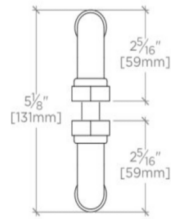

## REGULATOR

RGHW88

Regulator 8" Back-to-Back Shower Door Pull

### TECHNICAL DETAILS

Hardware Primary Material: Solid Brass  
Hardware Shape: Pull  
Depth / Width: 1 1/16"  
Length: 9 1/4"  
Primary Material: Brass

## REGULATOR

RGHW88

Regulator 8" Back-to-Back Shower Door Pull

TOP VIEW SCALE: 3"=1'-0"

ISO VIEW SCALE: 3"=1'-0"

FRONT VIEW SCALE: 3"=1'-0"

SIDE VIEW SCALE: 3"=1'-0"