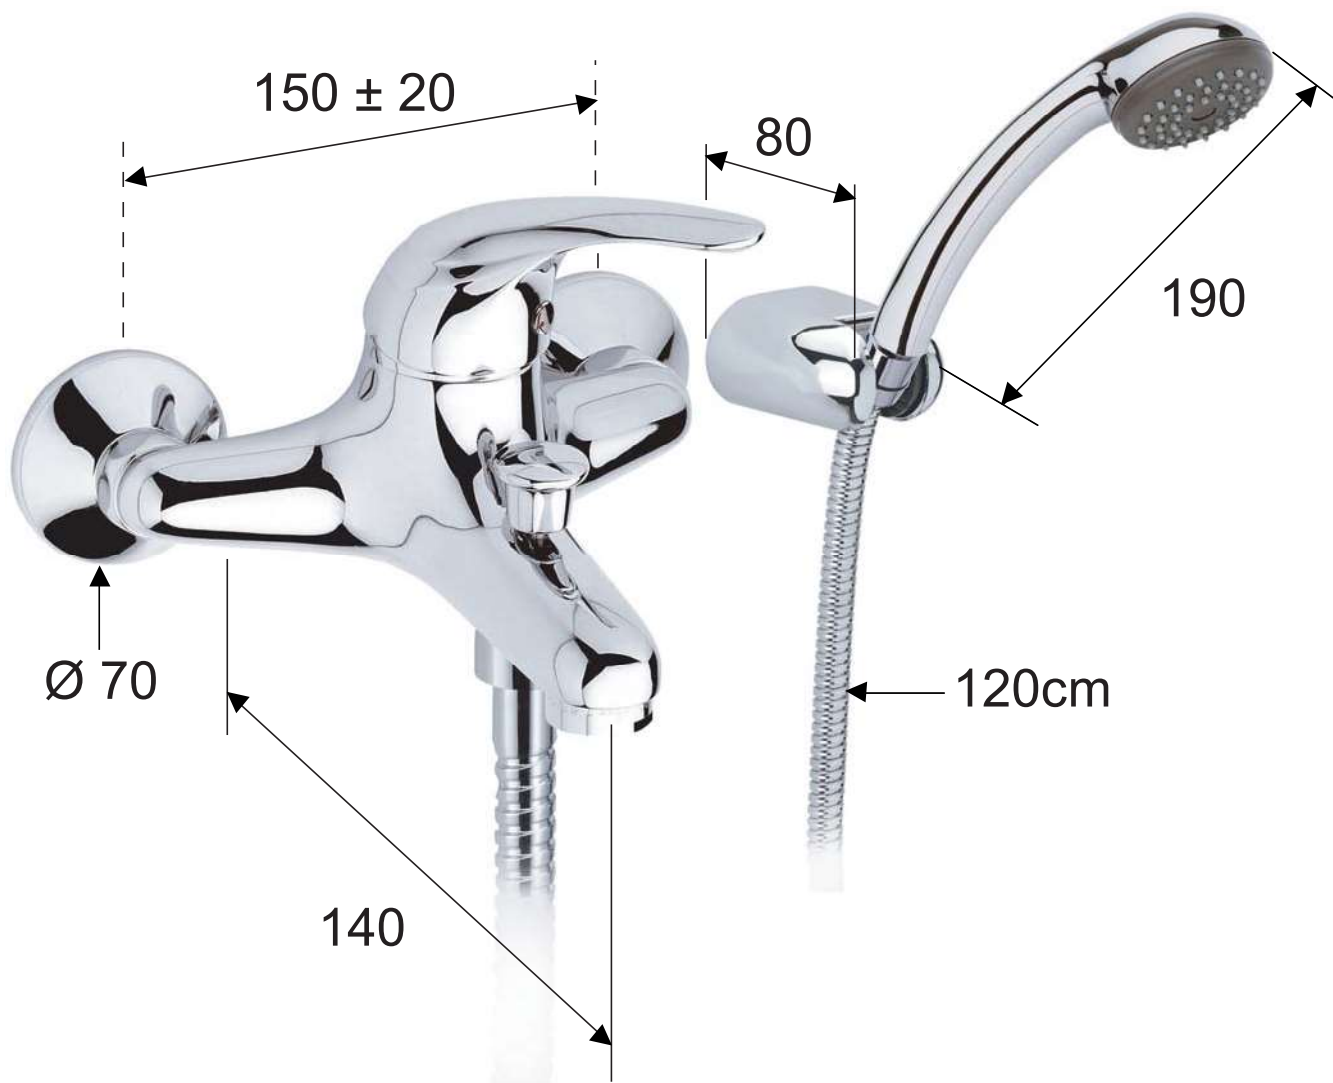

DANIEL

SCHEDA TECNICA TECHNICAL FEATURES

ART. COD.

SA1600

MATERIALI / MATERIALS

OTTONE CROMATO / CHROME PLATED BRASS

CROMATURA / CHROME PLATING

UNI EN 248