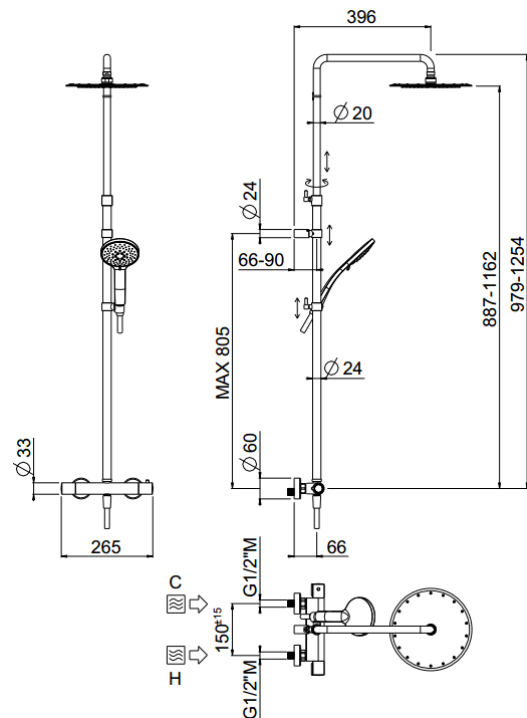

Rigoletto telescopic

Rigoletto telescopic, MySlim shower head
01-1855-N-CR

TECHNICAL INFORMATION

Bridge telescopic shower column including exposed mixer with diverter, turning bar with adjustable mounting. Round ultra-thin shower head, Ø300, non-liming in stainless steel. 3 jets non-liming shower in ABS. Smooth double anti-torsion PVC flexible hose, cm 150. CHROME

Flow rate:
x rubinetto

PICTURE

SPARE PARTS

ORIC035
T°

ORIC032
2 vie / ways

FEATURES

rain jet

central jet

side jet

double anti-torsion

adjustable
telescopic shower
column

TECHNICAL DRAWING

FINISHINGS