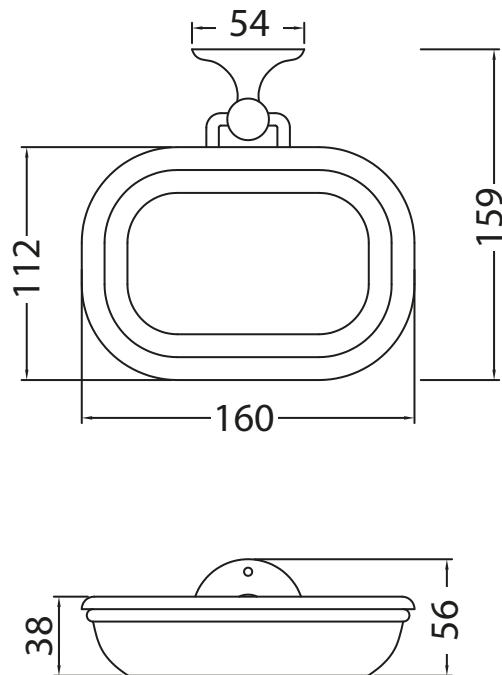

Catchpole & Rye

Saracens Dairy,
Pluckley,
Kent. U.K.
TN27 0SA.
TEL: +44 (0)1233 840840
EMAIL: info@catchpoleandrye.com

Product Range:
Accessories

Product Name:
The Empire China Soap Dish

DIMENSIONAL DATA SHEET
DATE: AUGUST 2018

NOTES:
DIMENSIONS IN MILLIMETRES.
WHILST EVERY EFFORT IS MADE TO ENSURE THE ACCURACY OF THESE DATA SHEETS THEY ARE SUBJECT TO CHANGE WITHOUT NOTICE AS PART OF THE COMPANY'S PRODUCT DEVELOPMENT PROCESS.