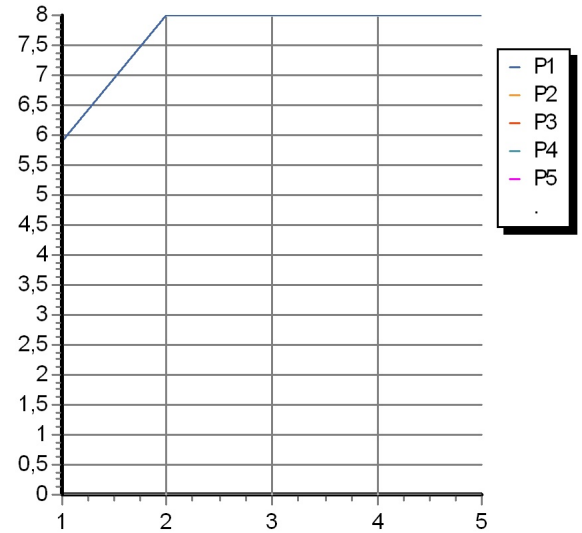

## AGUABLU

ZA5649 Portate / Flowrates (lt/min)

PRESSIONE PRESSURE	1 BAR	2 BAR	3 BAR	4 BAR	5 BAR
P1 BIDET BIDET	5,9	8	8	8	8
P2					
P3					
P4					
P5					

## AGUABLU

ZA5649 Pesì e Misure / Weights and Sizes

Peso ( Kg ) Weight ( lb )	3,52 ( Kg )	7,76 ( lb )
Volume test ( dc3 ) - ( in3 )	11,01 ( dc3 )	671,87 ( in3 )
h ( mm ) - ( in )	90,00 ( mm )	3,54 ( in )
L1 ( mm ) - ( in )	335,00 ( mm )	13,19 ( in )
L2 ( mm ) - ( in )	365,00 ( mm )	14,37 ( in )